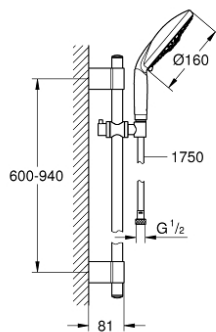

28 770 001 RAINSHOWER CLASSIC 160 SHOWER RAIL SET 4 SPRAYS

PRODUCT DESCRIPTION

- Colour: chrome
- consisting of:
 - hand shower Classic (28 765 000)
 - shower rail, 900 mm (28 819 001)
 - with wall holders made of metal
 - shower hose Silverflex 1750 mm 1/2" x 1/2" (28 388)
 - GROHE LongLife finish
 - GROHE FastFixation Plus adjustable distance between brackets for adaption to existing drilling holes
 - Inner WaterGuide - inner insulation for surface protection
 - TwistStop - to prevent hose from twisting

28 770 001 RAINSHOWER CLASSIC 160 SHOWER RAIL SET 4 SPRAYS

SPARE PARTS, 11月 2016 – now

- 1: Cover cap (Spare part-nr. 45922000)
- 2: Glide element (Spare part-nr. 06765000)
- 3: Shower rail holder (Spare part-nr. 48333000)
- 4: Dirt strainer (Spare part-nr. 0700200M)
- 5: Compensation disc (Spare part-nr. 45914XE0)*