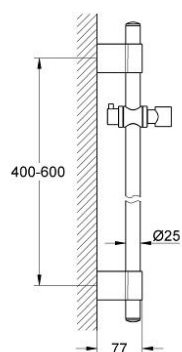

28 797 000 RAINSHOWER SHOWER RAIL, 600 MM

PRODUCT DESCRIPTION

- Colour: chrome
- with wall holders
- sliding piece and swivel holder
- adjustable distance between wall shower holders for adaption to existing drilled holes
- suitable for the Relaxa handshowers
- Trio (28 793)
- Champagne (28 794)
- Massage (28 795)
- Five (28 796)
- suitable for the Rainshower handshowers
- 130 mm Classic 28 764 000
- 160 mm Classic 28 765 000
- 130 mm Cosmopolitan 28 755 000
- 160 mm Cosmopolitan 28 756 000
- GROHE LongLife finish

28 797 000 RAINSHOWER SHOWER RAIL, 600 MM

SPARE PARTS, October 2009 – now

- 1: Cap (Spare part-nr. 45922000)
- 2: Outlet shower holder (Spare part-nr. 6424500M)
- 3: Sliding piece (Spare part-nr. 06765000)
- 4: Fixing set (Spare part-nr. 48010000)
- 5: Compensation disc (Spare part-nr. 45914XE0)*