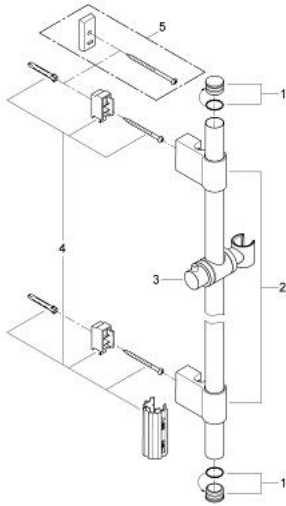

28 797 000 RAINSHOWER SHOWER RAIL, 600 MM

PRODUCT DESCRIPTION

- Colour: chrome
- with wall holders
- sliding piece and swivel holder
- adjustable distance between wall shower holders for adaption to existing drilled holes
- suitable for the Relaxa handshowers
- Trio (28 793)
- Champagne (28 794)
- Massage (28 795)
- Five (28 796)
- suitable for the Rainshower handshowers
- 130 mm Classic 28 764 000
- 160 mm Classic 28 765 000
- 130 mm Cosmopolitan 28 755 000
- 160 mm Cosmopolitan 28 756 000
- GROHE LongLife finish

28 797 000 RAINSHOWER SHOWER RAIL, 600 MM

SPARE PARTS, October 2009 – now

- 1: Cap (Spare part-nr. 45922000)
- 2: Outlet shower holder (Spare part-nr. 6424500M)
- 3: Sliding piece (Spare part-nr. 06765000)
- 4: Fixing set (Spare part-nr. 48010000)
- 5: Compensation disc (Spare part-nr. 45914XE0)*