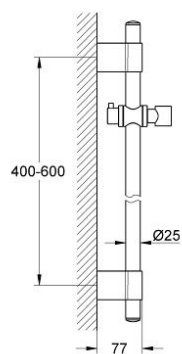

28 797 000 RAINSHOWER SHOWER RAIL 600 MM

PRODUCT DESCRIPTION

- Colour: chrome
- with wall holders
- glide element and swivel holder
- adjustable distance between wall shower holders for adaption to existing drillings
- suitable for the Relaxa hand showers
 - Trio (28 793)
 - Champagne spray (28 794)
 - Massage (28 795)
 - Five (28 796)
- suitable for the Rainshower hand showers
 - 130 mm Classic (28 764)
 - 160 mm Classic (28 765)
 - 130 mm Cosmopolitan (28 755)
 - 160 mm Cosmopolitan (28 756)
- GROHE LongLife finish

28 797 000 RAINSHOWER SHOWER RAIL 600 MM

SPARE PARTS, 10月 2009 – now

- 1: Cover cap (Spare part-nr. 45922000)
- 2: Shower rail holder (Spare part-nr. 6424500M)
- 3: Glide element (Spare part-nr. 06765000)
- 4: Fixing set (Spare part-nr. 48010000)
- 5: Compensation disc (Spare part-nr. 45914XE0)*