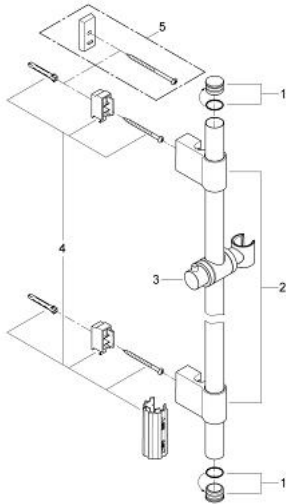

28 797 000 RAINSHOWER SHOWER RAIL 600 MM

PRODUCT DESCRIPTION

- Colour: chrome
- with wall holders
- glide element and swivel holder
- adjustable distance between wall shower holders for adaption to existing drillings
- suitable for the Relaxa hand showers
 - Trio (28 793)
 - Champagne spray (28 794)
 - Massage (28 795)
 - Five (28 796)
- suitable for the Rainshower hand showers
 - 130 mm Classic (28 764)
 - 160 mm Classic (28 765)
 - 130 mm Cosmopolitan (28 755)
 - 160 mm Cosmopolitan (28 756)
- GROHE LongLife finish

28 797 000 RAINSHOWER SHOWER RAIL 600 MM

SPARE PARTS, 10月 2009 – now

- 1: Cover cap (Spare part-nr. 45922000)
- 2: Shower rail holder (Spare part-nr. 6424500M)
- 3: Glide element (Spare part-nr. 06765000)
- 4: Fixing set (Spare part-nr. 48010000)
- 5: Compensation disc (Spare part-nr. 45914XE0)*