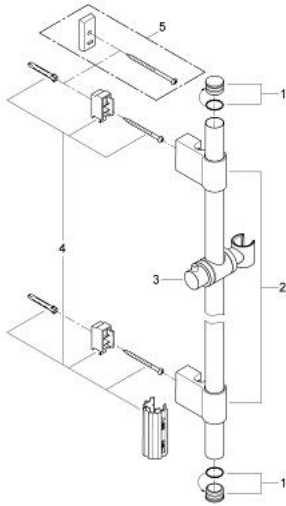

28 819 000 RAINSHOWER SHOWER RAIL, 900 MM

PRODUCT DESCRIPTION

- Colour: chrome
- with wall holders
- sliding piece and swivel holder
- GROHE FastFixation (adjustable distance between wall shower holders for adaption to existing drillings)
- suitable for the Relaxa handshowers
- Trio (28 793)
- Champagne (28 794)
- Massage (28 795)
- Five (28 796)
- suitable for the Rainshower handshowers
- 130 mm Classic 28 764 000
- 160 mm Classic 28 765 000
- 130 mm Cosmopolitan 28 755 000
- 160 mm Cosmopolitan 28 756 000
- GROHE LongLife finish

28 819 000 RAINSHOWER SHOWER RAIL, 900 MM

SPARE PARTS, October 2009 – now

- 1: Cap (Spare part-nr. 45922000)
 - 2: Outlet shower holder (Spare part-nr. 6424500M)
 - 3: Sliding piece (Spare part-nr. 06765000)
 - 4: Fixing set (Spare part-nr. 48010000)
 - 5: Compensation disc (Spare part-nr. 45914XE0)*
- * Optional accessories