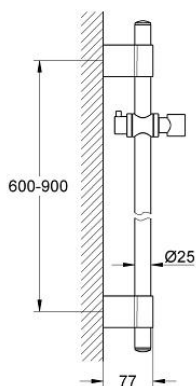

28 819 000 RAINSHOWER SHOWER RAIL, 900 MM

PRODUCT DESCRIPTION

- Colour: chrome
- with wall holders
- sliding piece and swivel holder
- GROHE FastFixation (adjustable distance between wall shower holders for adaption to existing drillings)
- suitable for the Relaxa handshowers
- Trio (28 793)
- Champagne (28 794)
- Massage (28 795)
- Five (28 796)
- suitable for the Rainshower handshowers
- 130 mm Classic 28 764 000
- 160 mm Classic 28 765 000
- 130 mm Cosmopolitan 28 755 000
- 160 mm Cosmopolitan 28 756 000
- GROHE LongLife finish

28 819 000 RAINSHOWER SHOWER RAIL, 900 MM

SPARE PARTS, October 2009 – now

- 1: Cap (Spare part-nr. 45922000)
 - 2: Outlet shower holder (Spare part-nr. 6424500M)
 - 3: Sliding piece (Spare part-nr. 06765000)
 - 4: Fixing set (Spare part-nr. 48010000)
 - 5: Compensation disc (Spare part-nr. 45914XE0)*
- * Optional accessories