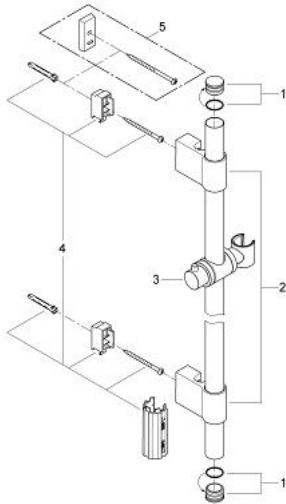

28 819 000 RAINSHOWER SHOWER RAIL 900 MM

PRODUCT DESCRIPTION

- Colour: chrome
- with wall holders
- glide element and swivel holder
- GROHE FastFixation Plus (adjustable distance between wall shower holders for adaption to existing drillings)
- suitable for the Relaxa hand showers
 - Trio (28 793)
 - Champagne spray (28 794)
 - Massage (28 795)
 - Five (28 796)
- suitable for the Rainshower hand showers
 - 130 mm Classic (28 764)
 - 160 mm Classic (28 765)
 - 130 mm Cosmopolitan (28 755)
 - 160 mm Cosmopolitan (28 756)
- GROHE LongLife finish

28 819 000 RAINSHOWER SHOWER RAIL 900 MM

SPARE PARTS, 10月 2009 – now

- 1: Cover cap (Spare part-nr. 45922000)
- 2: Shower rail holder (Spare part-nr. 6424500M)
- 3: Glide element (Spare part-nr. 06765000)
- 4: Fixing set (Spare part-nr. 48010000)
- 5: Compensation disc (Spare part-nr. 45914XE0)*