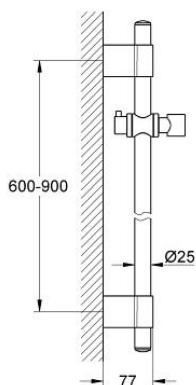

28 819 000 RAINSHOWER SHOWER RAIL 900 MM

PRODUCT DESCRIPTION

- Colour: chrome
- with wall holders
- glide element and swivel holder
- GROHE FastFixation Plus (adjustable distance between wall shower holders for adaption to existing drillings)
- suitable for the Relaxa hand showers
 - Trio (28 793)
 - Champagne spray (28 794)
 - Massage (28 795)
 - Five (28 796)
- suitable for the Rainshower hand showers
 - 130 mm Classic (28 764)
 - 160 mm Classic (28 765)
 - 130 mm Cosmopolitan (28 755)
 - 160 mm Cosmopolitan (28 756)
- GROHE LongLife finish

28 819 000 RAINSHOWER SHOWER RAIL 900 MM

SPARE PARTS, 10月 2009 – now

- 1: Cover cap (Spare part-nr. 45922000)
- 2: Shower rail holder (Spare part-nr. 6424500M)
- 3: Glide element (Spare part-nr. 06765000)
- 4: Fixing set (Spare part-nr. 48010000)
- 5: Compensation disc (Spare part-nr. 45914XE0)*