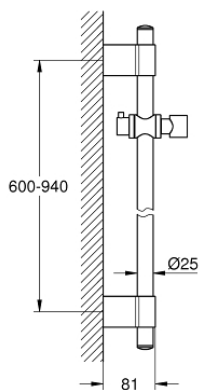

28 819 001 RAINSHOWER SHOWER RAIL, 900 MM

PRODUCT DESCRIPTION

- Colour: chrome
- with wall holders
- sliding piece and swivel holder
- GROHE FastFixation (adjustable distance between wall shower holders for adaption to existing drillings)
- GROHE LongLife finish

28 819 001 RAINSHOWER SHOWER RAIL, 900 MM

SPARE PARTS, October 2016 – now

- 1: Cap (Spare part-nr. 45922000)
- 2: Sliding piece (Spare part-nr. 06765000)
- 3: Outlet shower holder (Spare part-nr. 48333000)
- 4: Compensation disc (Spare part-nr. 45914XE0)*