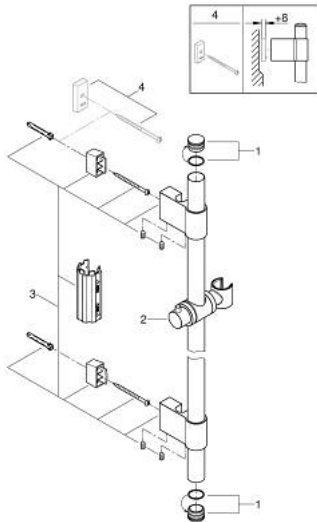

28 819 001 RAINSHOWER SHOWER RAIL, 900 MM

PRODUCT DESCRIPTION

- Colour: chrome
- with wall holders
- sliding piece and swivel holder
- GROHE FastFixation (adjustable distance between wall shower holders for adaption to existing drillings)
- GROHE LongLife finish

28 819 001 RAINSHOWER SHOWER RAIL, 900 MM

SPARE PARTS, October 2016 – now

- 1: Cap (Spare part-nr. 45922000)
- 2: Sliding piece (Spare part-nr. 06765000)
- 3: Outlet shower holder (Spare part-nr. 48333000)
- 4: Compensation disc (Spare part-nr. 45914XE0)*