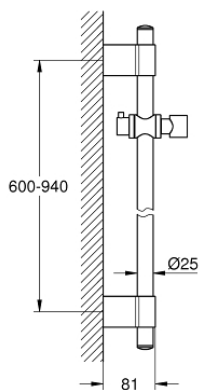

28 819 001 RAINSHOWER SHOWER RAIL 900 MM

PRODUCT DESCRIPTION

- Colour: chrome
- with wall holders made of metal
- glide element and swivel holder
- GROHE FastFixation Plus (adjustable distance between wall shower holders for adaption to existing drillings)
- GROHE LongLife finish

28 819 001 RAINSHOWER SHOWER RAIL 900 MM

SPARE PARTS, 10月 2016 – now

- 1: Cover cap (Spare part-nr. 45922000)
- 2: Glide element (Spare part-nr. 06765000)
- 3: Shower rail holder (Spare part-nr. 48333000)
- 4: Compensation disc (Spare part-nr. 45914XE0)*