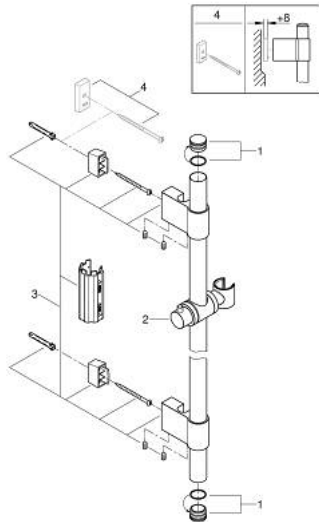

28 819 001 RAINSHOWER SHOWER RAIL 900 MM

PRODUCT DESCRIPTION

- Colour: chrome
- with wall holders made of metal
- glide element and swivel holder
- GROHE FastFixation Plus (adjustable distance between wall shower holders for adaption to existing drillings)
- GROHE LongLife finish

28 819 001 RAINSHOWER SHOWER RAIL 900 MM

SPARE PARTS, 10月 2016 – now

- 1: Cover cap (Spare part-nr. 45922000)
- 2: Glide element (Spare part-nr. 06765000)
- 3: Shower rail holder (Spare part-nr. 48333000)
- 4: Compensation disc (Spare part-nr. 45914XE0)*