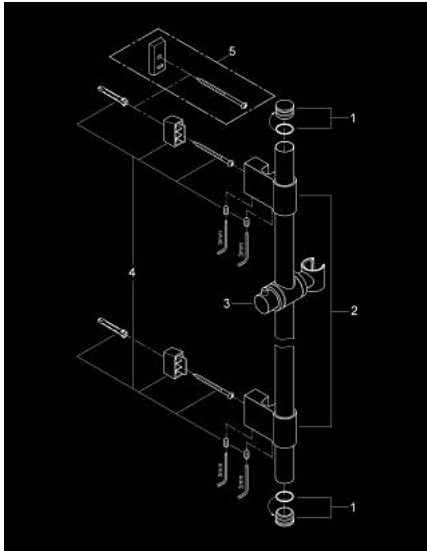

28 819 EN1 RAINSHOWER SHOWER RAIL, 900 MM

PRODUCT DESCRIPTION

- Colour: brushed nickel
- with wall holders
- sliding piece and swivel holder
- GROHE FastFixation (adjustable distance between wall shower holders for adaption to existing drillings)
- GROHE LongLife finish

28 819 EN1 RAINSHOWER SHOWER RAIL, 900 MM

SPARE PARTS, September 2009 – now

- 1: Cap (Spare part-nr. 45922EN0)
- 2: Outlet shower holder (Spare part-nr. 06667ENM)
- 3: Sliding piece (Spare part-nr. 06765EN0)
- 4: Fixing set (Spare part-nr. 45403000)
- 5: Compensation disc (Spare part-nr. 45914XE0)*