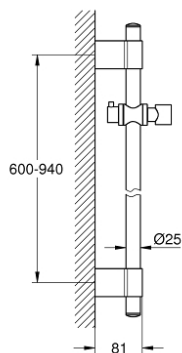

28 819 EN1 RAINSHOWER SHOWER RAIL, 900 MM

PRODUCT DESCRIPTION

- Colour: brushed nickel
- with wall holders
- sliding piece and swivel holder
- GROHE FastFixation (adjustable distance between wall shower holders for adaption to existing drillings)
- GROHE LongLife finish

28 819 EN1 RAINSHOWER SHOWER RAIL, 900 MM

SPARE PARTS, September 2009 – now

- 1: Cap (Spare part-nr. 45922EN0)
- 2: Outlet shower holder (Spare part-nr. 06667ENM)
- 3: Sliding piece (Spare part-nr. 06765EN0)
- 4: Fixing set (Spare part-nr. 45403000)
- 5: Compensation disc (Spare part-nr. 45914XE0)*