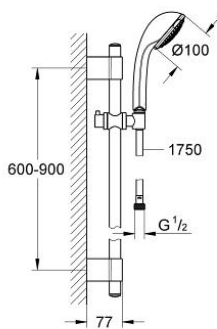

28 831 000 RELEXA 100 TRIO SHOWER RAIL SET 3 SPRAYS

PRODUCT DESCRIPTION

- Colour: chrome
- consists of:
 - handshower Relexa Trio 28 793 000
 - shower rail 900 mm 28 819 001
 - Rotaflex TwistStop shower hose 1750 mm 1/2" x 1/2" 28 410
 - GROHE LongLife finish
 - GROHE FastFixation Plus adjustable distance between brackets for adaption to existing drilling holes
 - TwistStop - to prevent hose from twisting
- Attention: old product

28 831 000 RELEXA 100 TRIO SHOWER RAIL SET 3 SPRAYS

SPARE PARTS, October 2009 – now

- 1: Cap (Spare part-nr. 45922000)
- 2: Outlet shower holder (Spare part-nr. 6424500M)
- 3: Sliding piece (Spare part-nr. 06765000)
- 4: Fixing set (Spare part-nr. 48010000)
- 5: Dirt strainer (Spare part-nr. 0700200M)
- 6: Compensation disc (Spare part-nr. 45914XE0)*