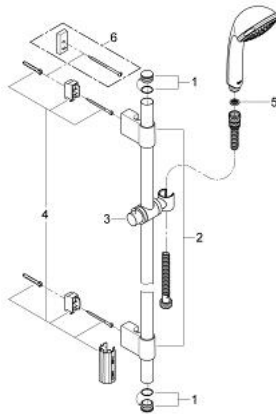

28 831 000 RELEXA 100 TRIO SHOWER RAIL SET 3 SPRAYS

PRODUCT DESCRIPTION

- Colour: chrome
- consists of:
 - handshower Relexa Trio 28 793 000
 - shower rail 900 mm 28 819 001
 - Rotaflex TwistStop shower hose 1750 mm 1/2" x 1/2" 28 410
 - GROHE LongLife finish
 - GROHE FastFixation Plus adjustable distance between brackets for adaption to existing drilling holes
 - TwistStop - to prevent hose from twisting
- Attention: old product

28 831 000 RELEXA 100 TRIO SHOWER RAIL SET 3 SPRAYS

SPARE PARTS, October 2009 – now

- 1: Cap (Spare part-nr. 45922000)
- 2: Outlet shower holder (Spare part-nr. 6424500M)
- 3: Sliding piece (Spare part-nr. 06765000)
- 4: Fixing set (Spare part-nr. 48010000)
- 5: Dirt strainer (Spare part-nr. 0700200M)
- 6: Compensation disc (Spare part-nr. 45914XE0)*