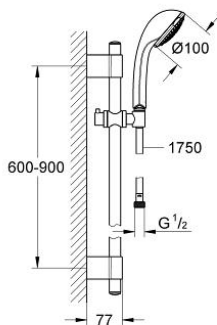

28 831 000 RELEXA 100 TRIO SHOWER RAIL SET 3 SPRAYS

PRODUCT DESCRIPTION

- Colour: chrome
- consisting of:
 - hand shower Relexa Trio (28 793 000)
 - shower rail, 900 mm (28 819 001)
 - Rotaflex TwistStop shower hose 1750 mm 1/2" x 1/2" (28 410)
- GROHE LongLife finish
- GROHE FastFixation Plus adjustable distance between brackets for adaption to existing drilling holes
- TwistStop - to prevent hose from twisting
- attention: old product

28 831 000 RELEXA 100 TRIO SHOWER RAIL SET 3 SPRAYS

SPARE PARTS, 10月 2009 – now

- 1: Cover cap (Spare part-nr. 45922000)
- 2: Shower rail holder (Spare part-nr. 6424500M)
- 3: Glide element (Spare part-nr. 06765000)
- 4: Fixing set (Spare part-nr. 48010000)
- 5: Dirt strainer (Spare part-nr. 0700200M)
- 6: Compensation disc (Spare part-nr. 45914XE0)*