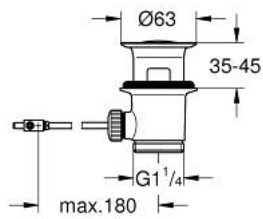

## 28 910 000 POP-UP WASTE SET 1 1/4"

### PRODUCT DESCRIPTION

- Colour: chrome
- for wash basins with overflow
- for basin/bidet fittings
- complete
- GROHE LongLife finish

## 28 910 000 POP-UP WASTE SET 1 1/4"

**SPARE PARTS**, January 1980 – now

1: Plug (Spare part-nr. 07182000)

2: Eccentric rod (Spare part-nr. 07052000)