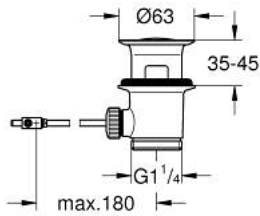

28 910 000 WASTE SET 1 1/4"

PRODUCT DESCRIPTION

- Colour: chrome
- for wash basins with overflow
- for basin/bidet fittings
- complete
- GROHE LongLife finish

28 910 000 WASTE SET 1 1/4"

SPARE PARTS, 1月 1980 – now

1: Plug (Spare part-nr. 07182000)

2: Eccentric rod (Spare part-nr. 07052000)