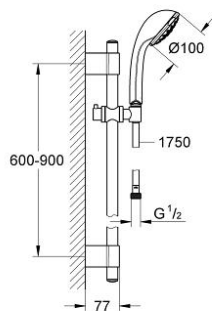

## 28 932 000 RELEXA 100 CHAMPAGNE SHOWER RAIL SET 4 SPRAYS

### PRODUCT DESCRIPTION

- Colour: chrome
- consists of:
  - shower rail 900 mm 28 819 001
  - GROHE FastFixation Plus adjustable distance between brackets for adaption to existing drilling holes
  - handshower Relexa Champagne 28 794 000
  - Rotaflex TwistStop shower hose 1750 mm 1/2" x 1/2" 28 410
  - TwistStop - to prevent hose from twisting
  - GROHE LongLife finish
- Attention: old product

### SPARE PARTS, October 2009 – now

- 1: Cap (Spare part-nr. 45922000)
- 2: Outlet shower holder (Spare part-nr. 6424500M)
- 3: Sliding piece (Spare part-nr. 06765000)
- 4: Fixing set (Spare part-nr. 48010000)
- 5: Dirt strainer (Spare part-nr. 0700200M)
- 6: Compensation disc (Spare part-nr. 45914XE0)\*