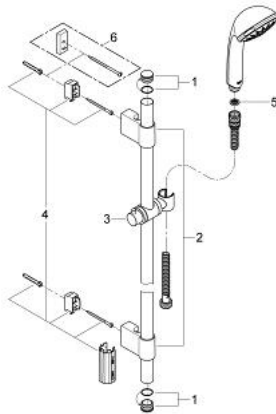

## 28 932 000 RELEXA 100 CHAMPAGNE SHOWER RAIL SET 4 SPRAYS

### PRODUCT DESCRIPTION

- Colour: chrome
- consists of:
  - shower rail 900 mm 28 819 001
  - GROHE FastFixation Plus adjustable distance between brackets for adaption to existing drilling holes
  - handshower Relexa Champagne 28 794 000
  - Rotaflex TwistStop shower hose 1750 mm 1/2" x 1/2" 28 410
  - TwistStop - to prevent hose from twisting
  - GROHE LongLife finish
- Attention: old product

### SPARE PARTS, October 2009 – now

- 1: Cap (Spare part-nr. 45922000)
- 2: Outlet shower holder (Spare part-nr. 6424500M)
- 3: Sliding piece (Spare part-nr. 06765000)
- 4: Fixing set (Spare part-nr. 48010000)
- 5: Dirt strainer (Spare part-nr. 0700200M)
- 6: Compensation disc (Spare part-nr. 45914XE0)\*