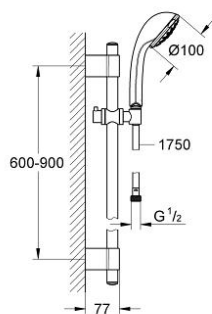

28 932 000 RELEXA 100 CHAMPAGNE SHOWER RAIL SET 4 SPRAYS

PRODUCT DESCRIPTION

- Colour: chrome
- consisting of:
 - shower rail, 900 mm (28 819 001)
 - GROHE FastFixation Plus adjustable distance between brackets for adaption to existing drilling holes
 - hand shower Relexa with Champagne spray (28 794 000)
 - Rotaflex TwistStop shower hose 1750 mm 1/2" x 1/2" (28 410)
 - TwistStop - to prevent hose from twisting
 - GROHE LongLife finish
 - attention: old product

28 932 000 RELEXA 100 CHAMPAGNE SHOWER RAIL SET 4 SPRAYS

SPARE PARTS, 10月 2009 – now

- 1: Cover cap (Spare part-nr. 45922000)
- 2: Shower rail holder (Spare part-nr. 6424500M)
- 3: Glide element (Spare part-nr. 06765000)
- 4: Fixing set (Spare part-nr. 48010000)
- 5: Dirt strainer (Spare part-nr. 0700200M)
- 6: Compensation disc (Spare part-nr. 45914XE0)*