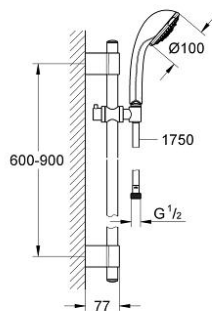

28 933 000 RELEXA 100 TRIO SHOWER RAIL SET 3 SPRAYS

PRODUCT DESCRIPTION

- Colour: chrome
- consists of:
 - shower rail 900 mm 28 819 001
 - GROHE FastFixation Plus adjustable distance between brackets for adaption to existing drilling holes
 - handshower Relexa Massage 28 795 000
 - Rotaflex TwistStop shower hose 1750 mm 1/2" x 1/2" 28 410
 - TwistStop - to prevent hose from twisting
 - GROHE LongLife finish
- Attention: old product

28 933 000 RELEXA 100 TRIO SHOWER RAIL SET 3 SPRAYS

SPARE PARTS, October 2009 – now

- 1: Cap (Spare part-nr. 45922000)
- 2: Outlet shower holder (Spare part-nr. 6424500M)
- 3: Sliding piece (Spare part-nr. 06765000)
- 4: Fixing set (Spare part-nr. 48010000)
- 5: Dirt strainer (Spare part-nr. 0700200M)
- 6: Compensation disc (Spare part-nr. 45914XE0)*