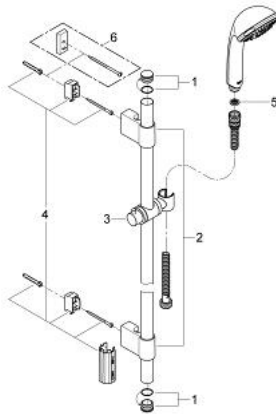

28 933 000 RELEXA 100 TRIO SHOWER RAIL SET 3 SPRAYS

PRODUCT DESCRIPTION

- Colour: chrome
- consists of:
 - shower rail 900 mm 28 819 001
 - GROHE FastFixation Plus adjustable distance between brackets for adaption to existing drilling holes
 - handshower Relexa Massage 28 795 000
 - Rotaflex TwistStop shower hose 1750 mm 1/2" x 1/2" 28 410
 - TwistStop - to prevent hose from twisting
 - GROHE LongLife finish
- Attention: old product

28 933 000 RELEXA 100 TRIO SHOWER RAIL SET 3 SPRAYS

SPARE PARTS, October 2009 – now

- 1: Cap (Spare part-nr. 45922000)
- 2: Outlet shower holder (Spare part-nr. 6424500M)
- 3: Sliding piece (Spare part-nr. 06765000)
- 4: Fixing set (Spare part-nr. 48010000)
- 5: Dirt strainer (Spare part-nr. 0700200M)
- 6: Compensation disc (Spare part-nr. 45914XE0)*