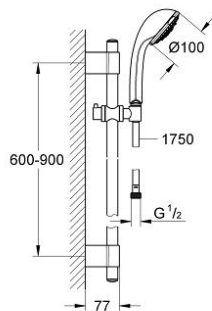

28 933 000 RELEXA 100 TRIO SHOWER RAIL SET 3 SPRAYS

PRODUCT DESCRIPTION

- Colour: chrome
- consisting of:
 - shower rail, 900 mm (28 819 001)
 - GROHE FastFixation Plus adjustable distance between brackets for adaption to existing drilling holes
 - hand shower Relexa Massage (28 795 000)
 - Rotaflex TwistStop shower hose 1750 mm 1/2" x 1/2" (28 410)
 - TwistStop - to prevent hose from twisting
 - GROHE LongLife finish
- attention: old product

28 933 000 RELEXA 100 TRIO SHOWER RAIL SET 3 SPRAYS

SPARE PARTS, 10月 2009 – now

- 1: Cover cap (Spare part-nr. 45922000)
- 2: Shower rail holder (Spare part-nr. 6424500M)
- 3: Glide element (Spare part-nr. 06765000)
- 4: Fixing set (Spare part-nr. 48010000)
- 5: Dirt strainer (Spare part-nr. 0700200M)
- 6: Compensation disc (Spare part-nr. 45914XE0)*