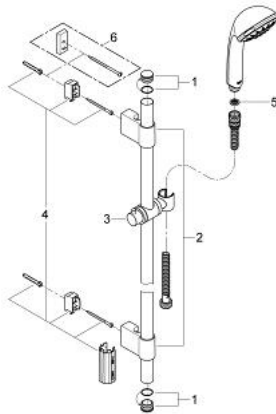

28 941 000 RELEXA 100 FIVE SHOWER RAIL SET 5 SPRAYS

PRODUCT DESCRIPTION

- Colour: chrome
- consists of:
 - shower rail 900 mm 28 819 001
 - GROHE FastFixation Plus adjustable distance between brackets for adaption to existing drilling holes
 - handshower Relexa Five 28 796 000
 - Rotaflex TwistStop shower hose 1750 mm 1/2" x 1/2" 28 410
 - TwistStop - to prevent hose from twisting
 - GROHE LongLife finish
- Attention: old product

28 941 000 RELEXA 100 FIVE SHOWER RAIL SET 5 SPRAYS

SPARE PARTS, October 2009 – now

- 1: Cap (Spare part-nr. 45922000)
- 2: Outlet shower holder (Spare part-nr. 6424500M)
- 3: Sliding piece (Spare part-nr. 06765000)
- 4: Fixing set (Spare part-nr. 48010000)
- 5: Dirt strainer (Spare part-nr. 0700200M)
- 6: Compensation disc (Spare part-nr. 45914XE0)*