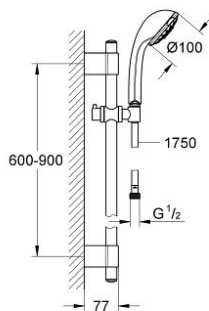

28 941 000 RELEXA 100 FIVE SHOWER RAIL SET 5 SPRAYS

PRODUCT DESCRIPTION

- Colour: chrome
- consists of:
 - shower rail 900 mm 28 819 001
 - GROHE FastFixation Plus adjustable distance between brackets for adaption to existing drilling holes
 - handshower Relexa Five 28 796 000
 - Rotaflex TwistStop shower hose 1750 mm 1/2" x 1/2" 28 410
 - TwistStop - to prevent hose from twisting
 - GROHE LongLife finish
- Attention: old product

28 941 000 RELEXA 100 FIVE SHOWER RAIL SET 5 SPRAYS

SPARE PARTS, October 2009 – now

- 1: Cap (Spare part-nr. 45922000)
- 2: Outlet shower holder (Spare part-nr. 6424500M)
- 3: Sliding piece (Spare part-nr. 06765000)
- 4: Fixing set (Spare part-nr. 48010000)
- 5: Dirt strainer (Spare part-nr. 0700200M)
- 6: Compensation disc (Spare part-nr. 45914XE0)*