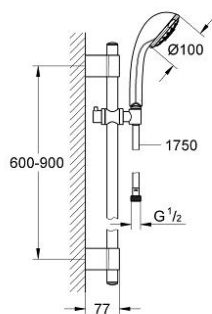

28 941 000 RELEXA 100 FIVE SHOWER RAIL SET 5 SPRAYS

PRODUCT DESCRIPTION

- Colour: chrome
- consisting of:
 - shower rail, 900 mm (28 819 001)
 - GROHE FastFixation Plus adjustable distance between brackets for adaption to existing drilling holes
 - hand shower Relexa Five (28 796)
 - Rotaflex TwistStop shower hose 1750 mm 1/2" x 1/2" (28 410)
 - TwistStop - to prevent hose from twisting
 - GROHE LongLife finish
- attention: old product

28 941 000 RELEXA 100 FIVE SHOWER RAIL SET 5 SPRAYS

SPARE PARTS, 10月 2009 – now

- 1: Cover cap (Spare part-nr. 45922000)
- 2: Shower rail holder (Spare part-nr. 6424500M)
- 3: Glide element (Spare part-nr. 06765000)
- 4: Fixing set (Spare part-nr. 48010000)
- 5: Dirt strainer (Spare part-nr. 0700200M)
- 6: Compensation disc (Spare part-nr. 45914XE0)*