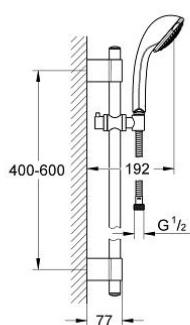

28 942 000 RELEXA 100 TRIO SHOWER RAIL SET 3 SPRAYS

PRODUCT DESCRIPTION

- Colour: chrome
- consists of:
 - shower rail 600 mm 28 797
 - GROHE FastFixation Plus adjustable distance between brackets for adaption to existing drilling holes
 - handshower Relexa Trio 28 793 000
 - Rotaflex TwistStop shower hose 1750 mm 1/2" x 1/2" 28 410
 - TwistStop - to prevent hose from twisting
 - GROHE LongLife finish
- Attention: old product

28 942 000 RELEXA 100 TRIO SHOWER RAIL SET 3 SPRAYS

SPARE PARTS, October 2009 – now

- 1: Cap (Spare part-nr. 45922000)
- 2: Outlet shower holder (Spare part-nr. 6424500M)
- 3: Sliding piece (Spare part-nr. 06765000)
- 4: Fixing set (Spare part-nr. 48010000)
- 5: Dirt strainer (Spare part-nr. 0700200M)
- 6: Compensation disc (Spare part-nr. 45914XE0)*