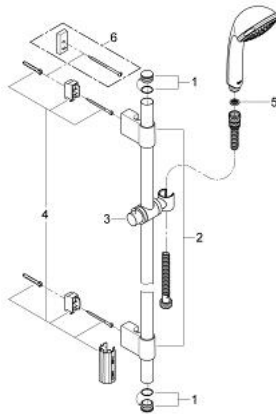

28 942 000 RELEXA 100 TRIO SHOWER RAIL SET 3 SPRAYS

PRODUCT DESCRIPTION

- Colour: chrome
- consists of:
 - shower rail 600 mm 28 797
 - GROHE FastFixation Plus adjustable distance between brackets for adaption to existing drilling holes
 - handshower Relexa Trio 28 793 000
 - Rotaflex TwistStop shower hose 1750 mm 1/2" x 1/2" 28 410
 - TwistStop - to prevent hose from twisting
 - GROHE LongLife finish
- Attention: old product

28 942 000 RELEXA 100 TRIO SHOWER RAIL SET 3 SPRAYS

SPARE PARTS, October 2009 – now

- 1: Cap (Spare part-nr. 45922000)
- 2: Outlet shower holder (Spare part-nr. 6424500M)
- 3: Sliding piece (Spare part-nr. 06765000)
- 4: Fixing set (Spare part-nr. 48010000)
- 5: Dirt strainer (Spare part-nr. 0700200M)
- 6: Compensation disc (Spare part-nr. 45914XE0)*