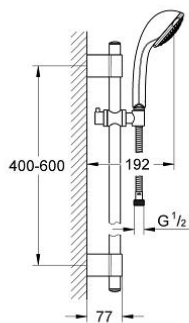

## 28 942 000 RELEXA 100 TRIO SHOWER RAIL SET 3 SPRAYS

### PRODUCT DESCRIPTION

- Colour: chrome
- consisting of:
  - shower rail, 600 mm (28 797)
  - GROHE FastFixation Plus adjustable distance between brackets for adaption to existing drilling holes
  - hand shower Relexa Trio (28 793 000)
  - Rotaflex TwistStop shower hose 1750 mm 1/2" x 1/2" (28 410)
  - TwistStop - to prevent hose from twisting
  - GROHE LongLife finish
  - attention: old product

## 28 942 000 RELEXA 100 TRIO SHOWER RAIL SET 3 SPRAYS

**SPARE PARTS**, 10月 2009 – now

- 1: Cover cap (Spare part-nr. 45922000)
- 2: Shower rail holder (Spare part-nr. 6424500M)
- 3: Glide element (Spare part-nr. 06765000)
- 4: Fixing set (Spare part-nr. 48010000)
- 5: Dirt strainer (Spare part-nr. 0700200M)
- 6: Compensation disc (Spare part-nr. 45914XE0)\*