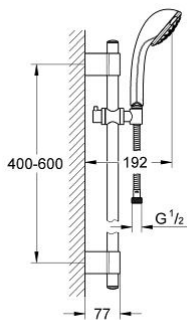

28 944 000 RELEXA 100 CHAMPAGNE SHOWER RAIL SET 4 SPRAYS

PRODUCT DESCRIPTION

- Colour: chrome
- consists of:
 - shower rail 600 mm 28 797
 - GROHE FastFixation Plus adjustable distance between brackets for adaption to existing drilling holes
 - handshower Relexa Champagne 28 794 000
 - Rotaflex TwistStop shower hose 1750 mm 1/2" x 1/2" 28 410
 - TwistStop - to prevent hose from twisting
 - GROHE LongLife finish
- Attention: old product

28 944 000 RELEXA 100 CHAMPAGNE SHOWER RAIL SET 4 SPRAYS

SPARE PARTS, October 2009 – now

- 1: Cap (Spare part-nr. 45922000)
- 2: Outlet shower holder (Spare part-nr. 6424500M)
- 3: Sliding piece (Spare part-nr. 06765000)
- 4: Fixing set (Spare part-nr. 48010000)
- 5: Dirt strainer (Spare part-nr. 0700200M)
- 6: Compensation disc (Spare part-nr. 45914XE0)*