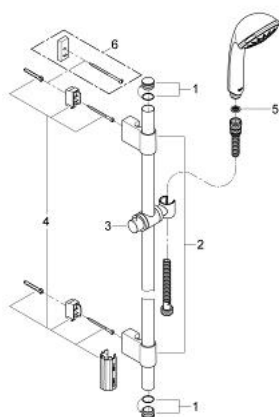

28 944 000 RELEXA 100 CHAMPAGNE SHOWER RAIL SET 4 SPRAYS

PRODUCT DESCRIPTION

- Colour: chrome
- consists of:
 - shower rail 600 mm 28 797
 - GROHE FastFixation Plus adjustable distance between brackets for adaption to existing drilling holes
 - handshower Relexa Champagne 28 794 000
 - Rotaflex TwistStop shower hose 1750 mm 1/2" x 1/2" 28 410
 - TwistStop - to prevent hose from twisting
 - GROHE LongLife finish
- Attention: old product

28 944 000 RELEXA 100 CHAMPAGNE SHOWER RAIL SET 4 SPRAYS

SPARE PARTS, October 2009 – now

- 1: Cap (Spare part-nr. 45922000)
- 2: Outlet shower holder (Spare part-nr. 6424500M)
- 3: Sliding piece (Spare part-nr. 06765000)
- 4: Fixing set (Spare part-nr. 48010000)
- 5: Dirt strainer (Spare part-nr. 0700200M)
- 6: Compensation disc (Spare part-nr. 45914XE0)*