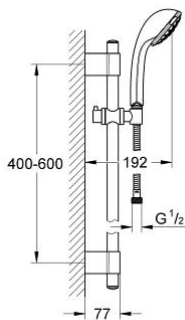

28 944 000 RELEXA 100 CHAMPAGNE SHOWER RAIL SET 4 SPRAYS

PRODUCT DESCRIPTION

- Colour: chrome
- consisting of:
- shower rail, 600 mm (28 797)
- GROHE FastFixation Plus adjustable distance between brackets for adaption to existing drilling holes
- hand shower Relexa with Champagne spray (28 794 000)
- Rotaflex TwistStop shower hose 1750 mm 1/2" x 1/2" (28 410)
- TwistStop - to prevent hose from twisting
- GROHE LongLife finish
- attention: old product

28 944 000 RELEXA 100 CHAMPAGNE SHOWER RAIL SET 4 SPRAYS

SPARE PARTS, 10月 2009 – now

- 1: Cover cap (Spare part-nr. 45922000)
- 2: Shower rail holder (Spare part-nr. 6424500M)
- 3: Glide element (Spare part-nr. 06765000)
- 4: Fixing set (Spare part-nr. 48010000)
- 5: Dirt strainer (Spare part-nr. 0700200M)
- 6: Compensation disc (Spare part-nr. 45914XE0)*