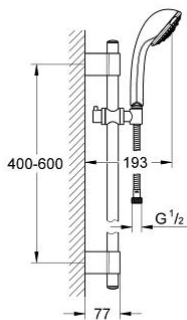

28 945 000 RELEXA 100 MASSAGE SHOWER RAIL SET 3 SPRAYS

PRODUCT DESCRIPTION

- Colour: chrome
- consists of:
 - shower rail 600 mm 28 797
 - GROHE FastFixation Plus adjustable distance between brackets for adaption to existing drilling holes
 - handshower Relexa Massage 28 795 000
 - Rotaflex TwistStop shower hose 1750 mm 1/2" x 1/2" 28 410
 - TwistStop - to prevent hose from twisting
 - GROHE LongLife finish
- Attention: old product

28 945 000 RELEXA 100 MASSAGE SHOWER RAIL SET 3 SPRAYS

SPARE PARTS, October 2009 – now

- 1: Cap (Spare part-nr. 45922000)
- 2: Outlet shower holder (Spare part-nr. 6424500M)
- 3: Sliding piece (Spare part-nr. 06765000)
- 4: Fixing set (Spare part-nr. 48010000)
- 5: Dirt strainer (Spare part-nr. 0700200M)
- 6: Compensation disc (Spare part-nr. 45914XE0)*