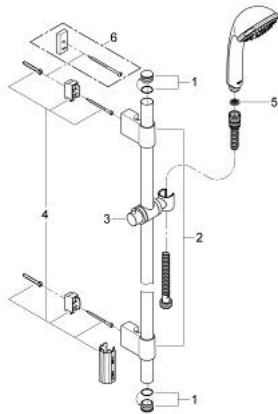

28 945 000 RELEXA 100 MASSAGE SHOWER RAIL SET 3 SPRAYS

PRODUCT DESCRIPTION

- Colour: chrome
- consists of:
 - shower rail 600 mm 28 797
 - GROHE FastFixation Plus adjustable distance between brackets for adaption to existing drilling holes
 - handshower Relexa Massage 28 795 000
 - Rotaflex TwistStop shower hose 1750 mm 1/2" x 1/2" 28 410
 - TwistStop - to prevent hose from twisting
 - GROHE LongLife finish
- Attention: old product

28 945 000 RELEXA 100 MASSAGE SHOWER RAIL SET 3 SPRAYS

SPARE PARTS, October 2009 – now

- 1: Cap (Spare part-nr. 45922000)
- 2: Outlet shower holder (Spare part-nr. 6424500M)
- 3: Sliding piece (Spare part-nr. 06765000)
- 4: Fixing set (Spare part-nr. 48010000)
- 5: Dirt strainer (Spare part-nr. 0700200M)
- 6: Compensation disc (Spare part-nr. 45914XE0)*