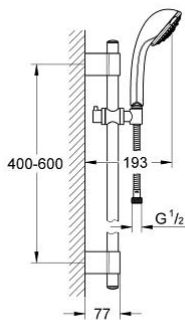

28 945 000 RELEXA 100 MASSAGE SHOWER RAIL SET 3 SPRAYS

PRODUCT DESCRIPTION

- Colour: chrome
- consisting of:
 - shower rail, 600 mm (28 797)
 - GROHE FastFixation Plus adjustable distance between brackets for adaption to existing drilling holes
 - hand shower Relexa Massage (28 795 000)
 - Rotaflex TwistStop shower hose 1750 mm 1/2" x 1/2" (28 410)
 - TwistStop - to prevent hose from twisting
 - GROHE LongLife finish
 - attention: old product

28 945 000 RELEXA 100 MASSAGE SHOWER RAIL SET 3 SPRAYS

SPARE PARTS, 10月 2009 – now

- 1: Cover cap (Spare part-nr. 45922000)
- 2: Shower rail holder (Spare part-nr. 6424500M)
- 3: Glide element (Spare part-nr. 06765000)
- 4: Fixing set (Spare part-nr. 48010000)
- 5: Dirt strainer (Spare part-nr. 0700200M)
- 6: Compensation disc (Spare part-nr. 45914XE0)*