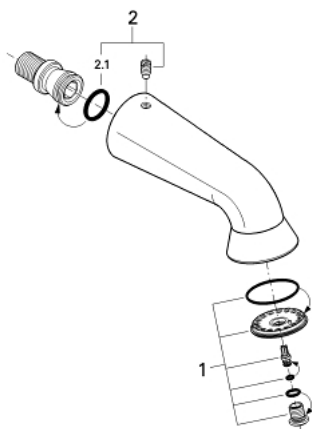

28 948 000 RELEXA PLUS 60 SPORTS HEAD SHOWER 1 SPRAY

PRODUCT DESCRIPTION

- Colour: chrome
- heavy poured design
- vandal proof
- connection thread 1/2"
- projection 148 mm
- GROHE LongLife finish
- GROHE SpeedClean - effortless limescale removal

28 948 000 RELEXA PLUS 60 SPORTS HEAD SHOWER 1 SPRAY

SPARE PARTS, January 1998 – now

- 1: Spray faceplate (Spare part-nr. 45661XX0)
- 2: Repl.kit f.screw with O-ring (Spare part-nr. 45137000)
- 2.1: O-ring dia. 22x3 mm (Spare part-nr. 0128400M)