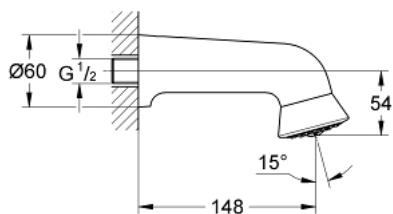

28 948 000 RELEXA PLUS 60 SPORTS HEAD SHOWER 1 SPRAY

PRODUCT DESCRIPTION

- Colour: chrome
- heavy poured design
- vandal proof
- connection thread 1/2"
- projection 148 mm
- GROHE LongLife finish
- GROHE SpeedClean - effortless limescale removal

28 948 000 RELEXA PLUS 60 SPORTS HEAD SHOWER 1 SPRAY

SPARE PARTS, January 1998 – now

- 1: Spray faceplate (Spare part-nr. 45661XX0)
- 2: Repl.kit f.screw with O-ring (Spare part-nr. 45137000)
- 2.1: O-ring dia. 22x3 mm (Spare part-nr. 0128400M)