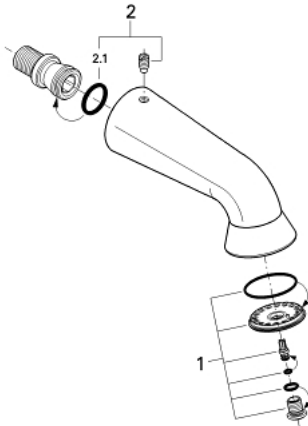

28 948 000 **RELEXA PLUS 60 SPORTS HEAD SHOWER 1 SPRAY**

PRODUCT DESCRIPTION

- Colour: chrome
- heavy, casted model
- theft proof
- connection thread 1/2"
- projection 148 mm
- GROHE LongLife finish
- GROHE SpeedClean - effortless limescale removal

28 948 000 **RELEXA PLUS 60 SPORTS HEAD SHOWER 1 SPRAY**

SPARE PARTS, 1月 1998 – now

1: Spray faceplate (Spare part-nr. 45661XX0)

2: Replacement screw with O-ring (Spare part-nr. 45137000)

2.1: O-ring $\varnothing 22 \times \varnothing 3$ (Spare part-nr. 0128400M)