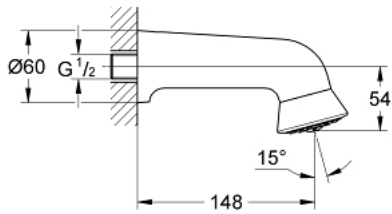

28 948 000 **RELEXA PLUS 60 SPORTS HEAD SHOWER 1 SPRAY**

PRODUCT DESCRIPTION

- Colour: chrome
- heavy, casted model
- theft proof
- connection thread 1/2"
- projection 148 mm
- GROHE LongLife finish
- GROHE SpeedClean - effortless limescale removal

28 948 000 **RELEXA PLUS 60 SPORTS HEAD SHOWER 1 SPRAY**

SPARE PARTS, 1月 1998 – now

1: Spray faceplate (Spare part-nr. 45661XX0)

2: Replacement screw with O-ring (Spare part-nr. 45137000)

2.1: O-ring $\varnothing 22 \times \varnothing 3$ (Spare part-nr. 0128400M)