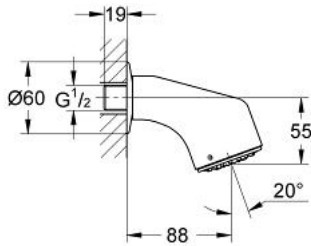

## 28 949 000 RELEXA PLUS SPORTS HEADSHOWER 1/2"

### PRODUCT DESCRIPTION

- Colour: chrome
- connection thread 1/2"
- heavy poured design
- vandal proof
- GROHE SpeedClean - effortless limescale removal
- projection 90 mm
- flow limiter 9 l/min. and 12 l/min.
- GROHE LongLife finish

## 28 949 000 RELEXA PLUS SPORTS HEADSHOWER 1/2"

**SPARE PARTS**, January 2001 – now

1: Spray faceplate (Spare part-nr. 43697000)

1.1: Thread pin (Spare part-nr. 4369900M)

2: Flow restrictor (Spare part-nr. 4211400M)

3: Flow restrictor (Spare part-nr. 4211500M)