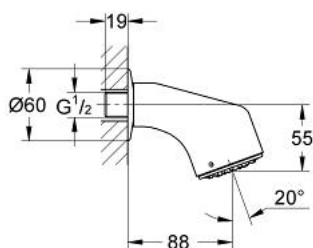

28 949 000 RELEXA PLUS SPORTS HEAD SHOWER, 1/2"

PRODUCT DESCRIPTION

- Colour: chrome
- connection thread 1/2"
- heavy, casted model
- theft proof
- GROHE SpeedClean - effortless limescale removal
- projection 90 mm
- flow limiter 9 l/min. and 12 l/min.
- GROHE LongLife finish

28 949 000 RELEXA PLUS SPORTS HEAD SHOWER, 1/2"

SPARE PARTS, 1月 2001 – now

1: Spray faceplate (Spare part-nr. 43697000)

1.1: Thread pin (Spare part-nr. 4369900M)

2: Flow limiter (Spare part-nr. 4211400M)

3: Flow limiter (Spare part-nr. 4211500M)