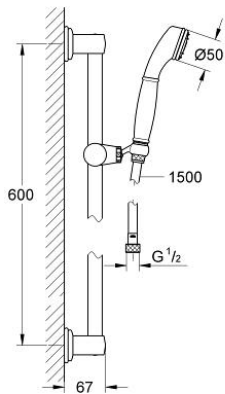

## 28 975 IG0 SINFONIA 50 SHOWER RAIL SET 1 SPRAY

### PRODUCT DESCRIPTION

- Colour: chrome/gold
- handshower 28 952 000
- GROHE SpeedClean - effortless limescale removal
- shower hose 1500 mm
- wall rail 600 mm
- sliding piece 45 752 000
- GROHE LongLife finish
- Inner WaterGuide - inner insulation for surface protection

## 28 975 IG0 SINFONIA 50 SHOWER RAIL SET 1 SPRAY

**SPARE PARTS**, July 2007 – now

1: Sliding piece (Spare part-nr. 45752G00)

1.1: Shower holder (Spare part-nr. 45753G00)

2: Bracket (Spare part-nr. 45800IG0)