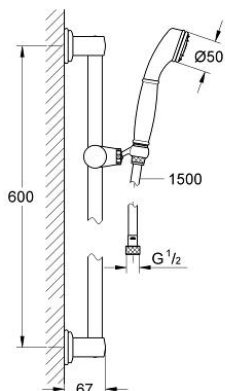

28 975 IG0 SINFONIA 50 SHOWER RAIL SET 1 SPRAY

PRODUCT DESCRIPTION

- Colour: chrome/gold
- hand shower (28 952)
- GROHE SpeedClean - effortless limescale removal
- shower hose 1500 mm (28 151 000)
- rail 600 mm
- sliding piece (45 752)
- GROHE LongLife finish
- Inner WaterGuide - inner insulation for surface protection

28 975 IG0 SINFONIA 50 SHOWER RAIL SET 1 SPRAY

SPARE PARTS, 7月 2007 – now

1: Glide element (Spare part-nr. 45752G00)

1.1: Shower holder (Spare part-nr. 45753G00)

2: Bracket (Spare part-nr. 45800IG0)