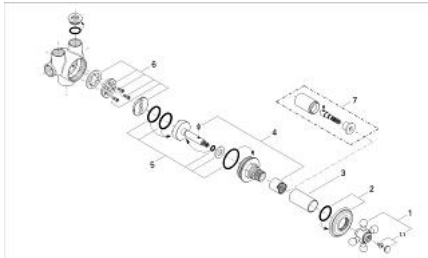

29 010 IG0 SINFONIA 4-WAY DIVERTER

PRODUCT DESCRIPTION

- Colour: chrome/gold
- wall installation
- 2 connections 1/2"
- shower outlet 1/2"
- 1 bath outlet 3/4"
- ceramic diverter
- escutcheon
- Cross handle
- GROHE LongLife finish

29 010 IG0 SINFONIA 4-WAY DIVERTER

SPARE PARTS, January 2000 – now

1: Sinfonia cross handles (Spare part-nr. 452911G0)

1.1: Marking piece (Spare part-nr. 45305000)

2: Escutcheon (Spare part-nr. 45239G00)

3: Sleeve (Spare part-nr. 05088000)

4: Temperature limiter (Spare part-nr. 45780000)

5: Repl. kit f. seal (Spare part-nr. 45781000)

6: Ceramic disc (Spare part-nr. 45782000)

7: Extension for volume control (Spare part-nr. 45565000)*

* Optional accessories