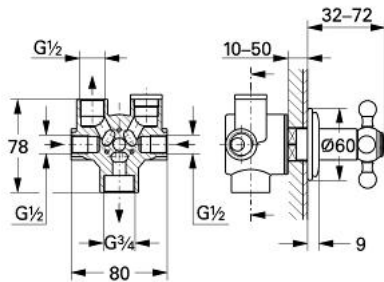

29 010 IG0 SINFONIA 4-WAY DIVERTER

PRODUCT DESCRIPTION

- Colour: chrome/gold
- wall installation
- 2 connections 1/2"
- shower outlet 1/2"
- 1 bath outlet 3/4"
- ceramic diverter
- escutcheon
- Cross handle
- GROHE LongLife finish

29 010 IG0 SINFONIA 4-WAY DIVERTER

SPARE PARTS, January 2000 – now

1: Sinfonia cross handles (Spare part-nr. 452911G0)

1.1: Marking piece (Spare part-nr. 45305000)

2: Escutcheon (Spare part-nr. 45239G00)

3: Sleeve (Spare part-nr. 05088000)

4: Temperature limiter (Spare part-nr. 45780000)

5: Repl. kit f. seal (Spare part-nr. 45781000)

6: Ceramic disc (Spare part-nr. 45782000)

7: Extension for volume control (Spare part-nr. 45565000)*

* Optional accessories