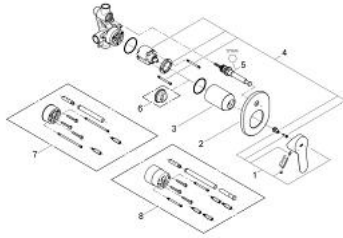

29 039 000 BAUEDGE SINGLE-LEVER BATH/SHOWER MIXER

PRODUCT DESCRIPTION

- Colour: chrome
- concealed installation
- consists of:
 - final installation set
 - rough-in set (32 963 000)
 - metal lever
 - GROHE SmoothControl 46 mm ceramic cartridge
 - GROHE LongLife finish
 - adjustable flow rate limiter
 - automatic diverter: bath/shower
 - escutcheon- and shaft-sealing
 - optional temperature limiter

29 039 000 BAUEDGE SINGLE-LEVER BATH/SHOWER MIXER

SPARE PARTS, December 2009 – now

- 1: Lever (Spare part-nr. 46698000)
- 2: Escutcheon (Spare part-nr. 46772000)
- 3: Shield (Spare part-nr. 09038000)
- 4: Cartridge (Spare part-nr. 46048000)
- 5: Diverter (Spare part-nr. 46737000)
- 6: Temperature limiter (Spare part-nr. 46308000)*
- 7: Extension set (Spare part-nr. 46191000)*
- 8: Extension set (Spare part-nr. 46343000)*