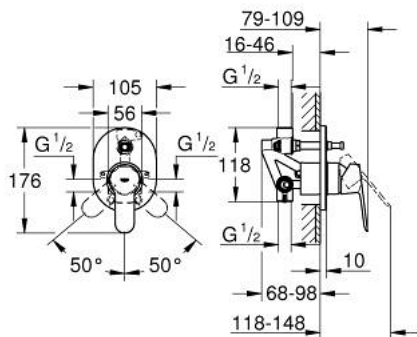

29 039 000 BAUEDGE SINGLE-LEVER BATH/SHOWER MIXER

PRODUCT DESCRIPTION

- Colour: chrome
- concealed installation
- consists of:
 - final installation set
 - rough-in set (32 963 000)
 - metal lever
 - GROHE SmoothControl 46 mm ceramic cartridge
 - GROHE LongLife finish
 - adjustable flow rate limiter
 - automatic diverter: bath/shower
 - escutcheon- and shaft-sealing
 - optional temperature limiter

29 039 000 BAUEDGE SINGLE-LEVER BATH/SHOWER MIXER

SPARE PARTS, December 2009 – now

- 1: Lever (Spare part-nr. 46698000)
- 2: Escutcheon (Spare part-nr. 46772000)
- 3: Shield (Spare part-nr. 09038000)
- 4: Cartridge (Spare part-nr. 46048000)
- 5: Diverter (Spare part-nr. 46737000)
- 6: Temperature limiter (Spare part-nr. 46308000)*
- 7: Extension set (Spare part-nr. 46191000)*
- 8: Extension set (Spare part-nr. 46343000)*