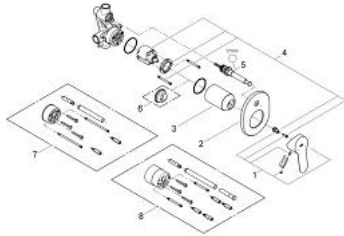

## 29 039 000 BAUEDGE SINGLE-LEVER BATH MIXER

### PRODUCT DESCRIPTION

- Colour: chrome
- concealed installation
- consisting of:
  - set for final installation
  - rough-in set (32 963 000)
  - metal lever
  - GROHE SmoothControl 46 mm ceramic cartridge
  - GROHE LongLife finish
  - adjustable flow rate limiter
  - automatic diverter: bath/shower
  - escutcheon and shaft sealing
  - optional temperature limiter

### SPARE PARTS, 12月 2009 – now

- 1: Lever (Spare part-nr. 46698000)
- 2: Escutcheon (Spare part-nr. 46772000)
- 3: Cap (Spare part-nr. 09038000)
- 4: Cartridge (Spare part-nr. 46048000)
- 5: Diverter (Spare part-nr. 46737000)
- 6: Temperature limiter (Spare part-nr. 46308000)\*
- 7: Extension set (Spare part-nr. 46191000)\*
- 8: Extension set (Spare part-nr. 46343000)\*