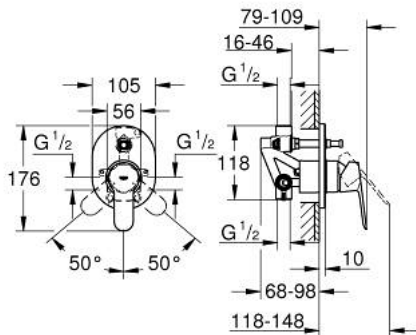

## 29 039 000 BAUEDGE SINGLE-LEVER BATH MIXER

### PRODUCT DESCRIPTION

- Colour: chrome
- concealed installation
- consisting of:
  - set for final installation
  - rough-in set (32 963 000)
  - metal lever
  - GROHE SmoothControl 46 mm ceramic cartridge
  - GROHE LongLife finish
  - adjustable flow rate limiter
  - automatic diverter: bath/shower
  - escutcheon and shaft sealing
  - optional temperature limiter

### SPARE PARTS, 12月 2009 – now

- 1: Lever (Spare part-nr. 46698000)
- 2: Escutcheon (Spare part-nr. 46772000)
- 3: Cap (Spare part-nr. 09038000)
- 4: Cartridge (Spare part-nr. 46048000)
- 5: Diverter (Spare part-nr. 46737000)
- 6: Temperature limiter (Spare part-nr. 46308000)\*
- 7: Extension set (Spare part-nr. 46191000)\*
- 8: Extension set (Spare part-nr. 46343000)\*