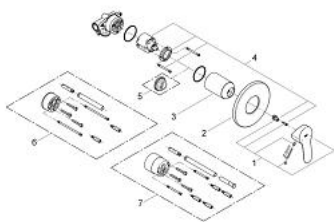

## 29 040 000 BAUEDGE SINGLE-LEVER SHOWER MIXER

### PRODUCT DESCRIPTION

- Colour: chrome
- concealed installation
- consists of:
  - final installation set
  - rough-in set (32 962 000)
  - metal lever
  - GROHE SmoothControl 46 mm ceramic cartridge
  - GROHE LongLife finish
  - adjustable flow rate limiter
  - escutcheon- and shaft-sealing
  - optional temperature limiter

### SPARE PARTS, December 2009 – now

- 1: Lever (Spare part-nr. 46698000)
- 2: Escutcheon (Spare part-nr. 46773000)
- 3: Shield (Spare part-nr. 09038000)
- 4: Cartridge (Spare part-nr. 46048000)
- 5: Temperature limiter (Spare part-nr. 46308000)\*
- 6: Extension set (Spare part-nr. 46191000)\*
- 7: Extension set (Spare part-nr. 46343000)\*