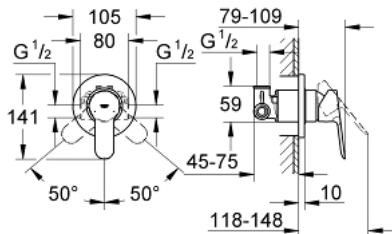

## 29 040 000 BAUEDGE SINGLE-LEVER SHOWER MIXER

### PRODUCT DESCRIPTION

- Colour: chrome
- concealed installation
- consists of:
  - final installation set
  - rough-in set (32 962 000)
  - metal lever
  - GROHE SmoothControl 46 mm ceramic cartridge
  - GROHE LongLife finish
  - adjustable flow rate limiter
  - escutcheon- and shaft-sealing
  - optional temperature limiter

### SPARE PARTS, December 2009 – now

- 1: Lever (Spare part-nr. 46698000)
- 2: Escutcheon (Spare part-nr. 46773000)
- 3: Shield (Spare part-nr. 09038000)
- 4: Cartridge (Spare part-nr. 46048000)
- 5: Temperature limiter (Spare part-nr. 46308000)\*
- 6: Extension set (Spare part-nr. 46191000)\*
- 7: Extension set (Spare part-nr. 46343000)\*