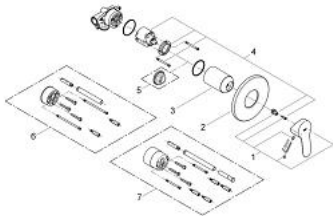

29 040 000 BAUEDGE SINGLE-LEVER SHOWER MIXER

PRODUCT DESCRIPTION

- Colour: chrome
- concealed installation
- consisting of:
 - set for final installation
 - rough-in set (32 962 000)
 - metal lever
 - GROHE SmoothControl 46 mm ceramic cartridge
 - GROHE LongLife finish
 - adjustable flow rate limiter
 - escutcheon and shaft sealing
 - optional temperature limiter

29 040 000 BAUEDGE SINGLE-LEVER SHOWER MIXER

SPARE PARTS, 12月 2009 – now

- 1: Lever (Spare part-nr. 46698000)
- 2: Escutcheon (Spare part-nr. 46773000)
- 3: Cap (Spare part-nr. 09038000)
- 4: Cartridge (Spare part-nr. 46048000)
- 5: Temperature limiter (Spare part-nr. 46308000)*
- 6: Extension set (Spare part-nr. 46191000)*
- 7: Extension set (Spare part-nr. 46343000)*