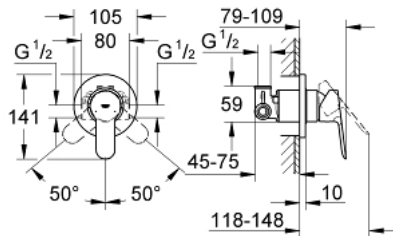

29 040 000 BAUEDGE SINGLE-LEVER SHOWER MIXER

PRODUCT DESCRIPTION

- Colour: chrome
- concealed installation
- consisting of:
 - set for final installation
 - rough-in set (32 962 000)
 - metal lever
 - GROHE SmoothControl 46 mm ceramic cartridge
 - GROHE LongLife finish
 - adjustable flow rate limiter
 - escutcheon and shaft sealing
 - optional temperature limiter

29 040 000 BAUEDGE SINGLE-LEVER SHOWER MIXER

SPARE PARTS, 12月 2009 – now

- 1: Lever (Spare part-nr. 46698000)
- 2: Escutcheon (Spare part-nr. 46773000)
- 3: Cap (Spare part-nr. 09038000)
- 4: Cartridge (Spare part-nr. 46048000)
- 5: Temperature limiter (Spare part-nr. 46308000)*
- 6: Extension set (Spare part-nr. 46191000)*
- 7: Extension set (Spare part-nr. 46343000)*