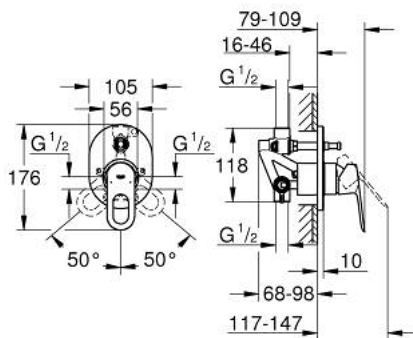

29 041 000 BAULoop SINGLE-LEVER BATH/SHOWER MIXER

PRODUCT DESCRIPTION

- Colour: chrome
- concealed installation
- consists of:
 - final installation set
 - rough-in set (32 963 001)
 - metal lever
 - GROHE SmoothControl 46 mm ceramic cartridge
 - GROHE LongLife finish
 - adjustable flow rate limiter
 - adjustable minimum flow rate approx. 2.5 l/min
 - automatic diverter: bath/shower
 - escutcheon- and shaft-sealing
 - optional temperature limiter ref. no. 46 308

29 041 000 BAULOOP SINGLE-LEVER BATH/SHOWER MIXER

SPARE PARTS, December 2009 – now

- 1: Lever (Spare part-nr. 46696000)
- 2: Escutcheon (Spare part-nr. 46772000)
- 3: Shield (Spare part-nr. 09038000)
- 4: Cartridge (Spare part-nr. 46048000)
- 5: Diverter (Spare part-nr. 46737000)
- 6: Temperature limiter (Spare part-nr. 46308000)*
- 7: Extension set (Spare part-nr. 46191000)*
- 8: Extension set (Spare part-nr. 46343000)*