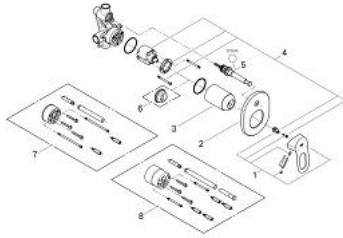

29 041 000 BAULoop SINGLE-LEVER BATH/SHOWER MIXER

PRODUCT DESCRIPTION

- Colour: chrome
- concealed installation
- consists of:
 - final installation set
 - rough-in set (32 963 001)
 - metal lever
 - GROHE SmoothControl 46 mm ceramic cartridge
 - GROHE LongLife finish
 - adjustable flow rate limiter
 - adjustable minimum flow rate approx. 2.5 l/min
 - automatic diverter: bath/shower
 - escutcheon- and shaft-sealing
 - optional temperature limiter ref. no. 46 308

29 041 000 BAULOOP SINGLE-LEVER BATH/SHOWER MIXER

SPARE PARTS, December 2009 – now

- 1: Lever (Spare part-nr. 46696000)
- 2: Escutcheon (Spare part-nr. 46772000)
- 3: Shield (Spare part-nr. 09038000)
- 4: Cartridge (Spare part-nr. 46048000)
- 5: Diverter (Spare part-nr. 46737000)
- 6: Temperature limiter (Spare part-nr. 46308000)*
- 7: Extension set (Spare part-nr. 46191000)*
- 8: Extension set (Spare part-nr. 46343000)*