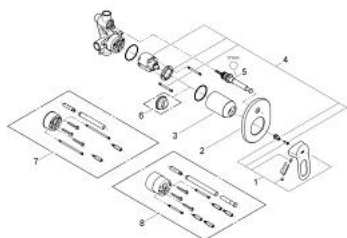

29 041 000 BAULOOP SINGLE-LEVER BATH MIXER

PRODUCT DESCRIPTION

- Colour: chrome
- concealed installation
- consisting of:
 - set for final installation
 - rough-in set (32 963 001)
 - metal lever
 - GROHE SmoothControl 46 mm ceramic cartridge
 - GROHE LongLife finish
 - adjustable flow rate limiter
 - adjustable minimum flow rate approx. 2.5 l/min
 - automatic diverter: bath/shower
 - escutcheon and shaft sealing
 - optional temperature limiter ref. no. 46 308

29 041 000 BAULOOP SINGLE-LEVER BATH MIXER

SPARE PARTS, 12月 2009 – now

- 1: Lever (Spare part-nr. 46696000)
- 2: Escutcheon (Spare part-nr. 46772000)
- 3: Cap (Spare part-nr. 09038000)
- 4: Cartridge (Spare part-nr. 46048000)
- 5: Diverter (Spare part-nr. 46737000)
- 6: Temperature limiter (Spare part-nr. 46308000)*
- 7: Extension set (Spare part-nr. 46191000)*
- 8: Extension set (Spare part-nr. 46343000)*