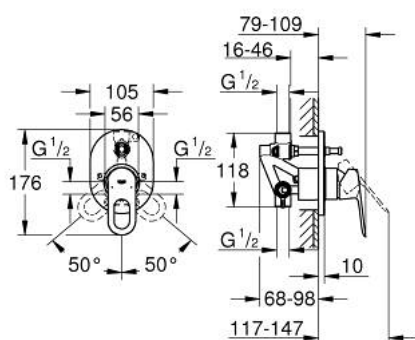

29 041 000 BAULOOP SINGLE-LEVER BATH MIXER

PRODUCT DESCRIPTION

- Colour: chrome
- concealed installation
- consisting of:
 - set for final installation
 - rough-in set (32 963 001)
 - metal lever
 - GROHE SmoothControl 46 mm ceramic cartridge
 - GROHE LongLife finish
 - adjustable flow rate limiter
 - adjustable minimum flow rate approx. 2.5 l/min
 - automatic diverter: bath/shower
 - escutcheon and shaft sealing
 - optional temperature limiter ref. no. 46 308

29 041 000 BAULOOP SINGLE-LEVER BATH MIXER

SPARE PARTS, 12月 2009 – now

- 1: Lever (Spare part-nr. 46696000)
- 2: Escutcheon (Spare part-nr. 46772000)
- 3: Cap (Spare part-nr. 09038000)
- 4: Cartridge (Spare part-nr. 46048000)
- 5: Diverter (Spare part-nr. 46737000)
- 6: Temperature limiter (Spare part-nr. 46308000)*
- 7: Extension set (Spare part-nr. 46191000)*
- 8: Extension set (Spare part-nr. 46343000)*