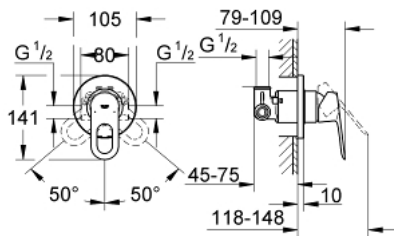

29 042 000 BAULoop SINGLE-LEVER SHOWER MIXER

PRODUCT DESCRIPTION

- Colour: chrome
- concealed installation
- consists of:
 - final installation set
 - rough-in set (32 962 001)
 - metal lever
 - GROHE SmoothControl 46 mm ceramic cartridge
 - GROHE LongLife finish
 - adjustable flow rate limiter
 - adjustable minimum flow rate approx. 2.5 l/min
 - escutcheon- and shaft-sealing
 - optional temperature limiter ref. no. 46 308

29 042 000 BAULOOP SINGLE-LEVER SHOWER MIXER

SPARE PARTS, December 2009 – now

- 1: Lever (Spare part-nr. 46696000)
- 2: Escutcheon (Spare part-nr. 46773000)
- 3: Shield (Spare part-nr. 09038000)
- 4: Cartridge (Spare part-nr. 46048000)
- 5: Temperature limiter (Spare part-nr. 46308000)*
- 6: Extension set (Spare part-nr. 46191000)*
- 7: Extension set (Spare part-nr. 46343000)*