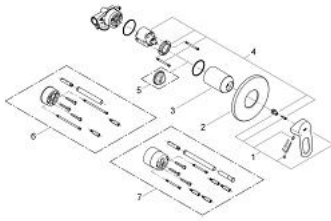

29 042 000 BAULoop SINGLE-LEVER SHOWER MIXER

PRODUCT DESCRIPTION

- Colour: chrome
- concealed installation
- consists of:
 - final installation set
 - rough-in set (32 962 001)
 - metal lever
 - GROHE SmoothControl 46 mm ceramic cartridge
 - GROHE LongLife finish
 - adjustable flow rate limiter
 - adjustable minimum flow rate approx. 2.5 l/min
 - escutcheon- and shaft-sealing
 - optional temperature limiter ref. no. 46 308

29 042 000 BAULOOP SINGLE-LEVER SHOWER MIXER

SPARE PARTS, December 2009 – now

- 1: Lever (Spare part-nr. 46696000)
- 2: Escutcheon (Spare part-nr. 46773000)
- 3: Shield (Spare part-nr. 09038000)
- 4: Cartridge (Spare part-nr. 46048000)
- 5: Temperature limiter (Spare part-nr. 46308000)*
- 6: Extension set (Spare part-nr. 46191000)*
- 7: Extension set (Spare part-nr. 46343000)*