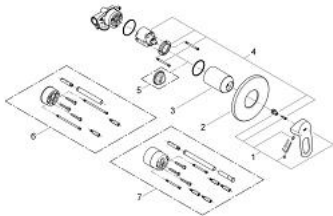

29 042 000 BAULoop SINGLE-LEVER SHOWER MIXER

PRODUCT DESCRIPTION

- Colour: chrome
- concealed installation
- consisting of:
 - set for final installation
 - rough-in set (32 962 001)
 - metal lever
 - GROHE SmoothControl 46 mm ceramic cartridge
 - GROHE LongLife finish
 - adjustable flow rate limiter
 - adjustable minimum flow rate approx. 2.5 l/min
 - escutcheon and shaft sealing
 - optional temperature limiter ref. no. 46 308

29 042 000 BAULOOP SINGLE-LEVER SHOWER MIXER

SPARE PARTS, 12月 2009 – now

- 1: Lever (Spare part-nr. 46696000)
- 2: Escutcheon (Spare part-nr. 46773000)
- 3: Cap (Spare part-nr. 09038000)
- 4: Cartridge (Spare part-nr. 46048000)
- 5: Temperature limiter (Spare part-nr. 46308000)*
- 6: Extension set (Spare part-nr. 46191000)*
- 7: Extension set (Spare part-nr. 46343000)*