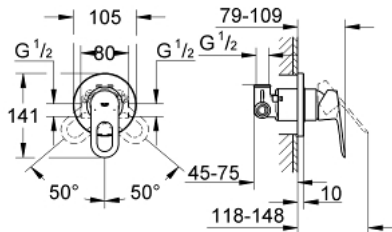

29 042 000 BAULoop SINGLE-LEVER SHOWER MIXER

PRODUCT DESCRIPTION

- Colour: chrome
- concealed installation
- consisting of:
 - set for final installation
 - rough-in set (32 962 001)
 - metal lever
 - GROHE SmoothControl 46 mm ceramic cartridge
 - GROHE LongLife finish
 - adjustable flow rate limiter
 - adjustable minimum flow rate approx. 2.5 l/min
 - escutcheon and shaft sealing
 - optional temperature limiter ref. no. 46 308

29 042 000 BAULOOP SINGLE-LEVER SHOWER MIXER

SPARE PARTS, 12月 2009 – now

- 1: Lever (Spare part-nr. 46696000)
- 2: Escutcheon (Spare part-nr. 46773000)
- 3: Cap (Spare part-nr. 09038000)
- 4: Cartridge (Spare part-nr. 46048000)
- 5: Temperature limiter (Spare part-nr. 46308000)*
- 6: Extension set (Spare part-nr. 46191000)*
- 7: Extension set (Spare part-nr. 46343000)*