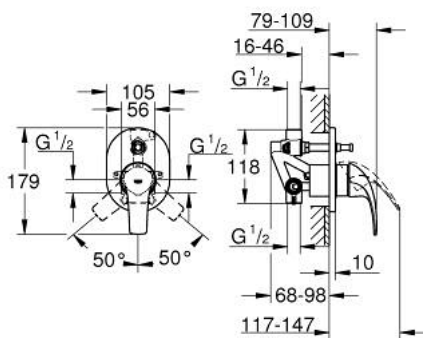

29 043 000 GROHE BAUCURVE SINGLE-LEVER BATH/SHOWER MIXER

PRODUCT DESCRIPTION

- Colour: chrome
- concealed installation
- consists of:
 - final installation set
 - rough-in set (32 963 001)
 - metal lever
 - GROHE SmoothControl 46 mm ceramic cartridge
 - GROHE LongLife finish
 - adjustable flow rate limiter
 - adjustable minimum flow rate approx. 2.5 l/min
 - automatic diverter: bath/shower
 - escutcheon- and shaft-sealing
 - optional temperature limiter ref. no. 46 308

29 043 000 GROHE BAUCURVE SINGLE-LEVER BATH/SHOWER MIXER

SPARE PARTS, December 2009 – now

- 1: Lever (Spare part-nr. 46700000)
- 2: Escutcheon (Spare part-nr. 46772000)
- 3: Shield (Spare part-nr. 09038000)
- 4: Cartridge (Spare part-nr. 46048000)
- 5: Diverter (Spare part-nr. 46737000)
- 6: Temperature limiter (Spare part-nr. 46308000)*
- 7: Extension set (Spare part-nr. 46191000)*
- 8: Extension set (Spare part-nr. 46343000)*