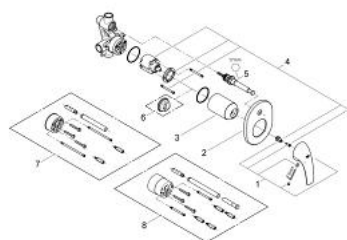

29 043 000 GROHE BAUCURVE SINGLE-LEVER BATH/SHOWER MIXER

PRODUCT DESCRIPTION

- Colour: chrome
- concealed installation
- consists of:
 - final installation set
 - rough-in set (32 963 001)
 - metal lever
 - GROHE SmoothControl 46 mm ceramic cartridge
 - GROHE LongLife finish
 - adjustable flow rate limiter
 - adjustable minimum flow rate approx. 2.5 l/min
 - automatic diverter: bath/shower
 - escutcheon- and shaft-sealing
 - optional temperature limiter ref. no. 46 308

29 043 000 GROHE BAUCURVE SINGLE-LEVER BATH/SHOWER MIXER

SPARE PARTS, December 2009 – now

- 1: Lever (Spare part-nr. 46700000)
- 2: Escutcheon (Spare part-nr. 46772000)
- 3: Shield (Spare part-nr. 09038000)
- 4: Cartridge (Spare part-nr. 46048000)
- 5: Diverter (Spare part-nr. 46737000)
- 6: Temperature limiter (Spare part-nr. 46308000)*
- 7: Extension set (Spare part-nr. 46191000)*
- 8: Extension set (Spare part-nr. 46343000)*