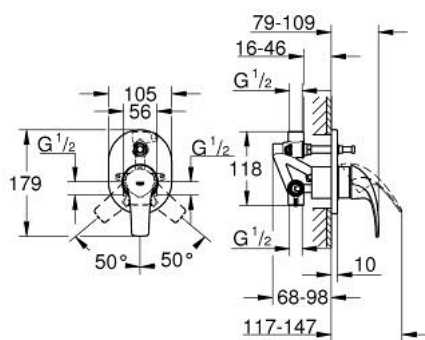

29 043 000 GROHE BAUCURVE SINGLE-LEVER BATH MIXER

PRODUCT DESCRIPTION

- Colour: chrome
- concealed installation
- consisting of:
- set for final installation
- rough-in set (32 963 001)
- metal lever
- GROHE SmoothControl 46 mm ceramic cartridge
- GROHE LongLife finish
- adjustable flow rate limiter
- adjustable minimum flow rate approx. 2.5 l/min
- automatic diverter: bath/shower
- escutcheon and shaft sealing
- optional temperature limiter ref. no. 46 308

29 043 000 GROHE BAUCURVE SINGLE-LEVER BATH MIXER

SPARE PARTS, 12月 2009 – now

- 1: Lever (Spare part-nr. 46700000)
- 2: Escutcheon (Spare part-nr. 46772000)
- 3: Cap (Spare part-nr. 09038000)
- 4: Cartridge (Spare part-nr. 46048000)
- 5: Diverter (Spare part-nr. 46737000)
- 6: Temperature limiter (Spare part-nr. 46308000)*
- 7: Extension set (Spare part-nr. 46191000)*
- 8: Extension set (Spare part-nr. 46343000)*