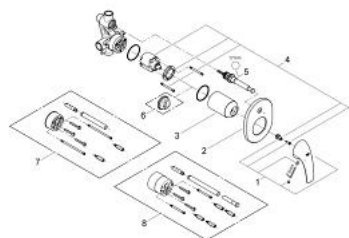

29 043 000 GROHE BAUCURVE SINGLE-LEVER BATH MIXER

PRODUCT DESCRIPTION

- Colour: chrome
- concealed installation
- consisting of:
- set for final installation
- rough-in set (32 963 001)
- metal lever
- GROHE SmoothControl 46 mm ceramic cartridge
- GROHE LongLife finish
- adjustable flow rate limiter
- adjustable minimum flow rate approx. 2.5 l/min
- automatic diverter: bath/shower
- escutcheon and shaft sealing
- optional temperature limiter ref. no. 46 308

29 043 000 GROHE BAUCURVE SINGLE-LEVER BATH MIXER

SPARE PARTS, 12月 2009 – now

- 1: Lever (Spare part-nr. 46700000)
- 2: Escutcheon (Spare part-nr. 46772000)
- 3: Cap (Spare part-nr. 09038000)
- 4: Cartridge (Spare part-nr. 46048000)
- 5: Diverter (Spare part-nr. 46737000)
- 6: Temperature limiter (Spare part-nr. 46308000)*
- 7: Extension set (Spare part-nr. 46191000)*
- 8: Extension set (Spare part-nr. 46343000)*