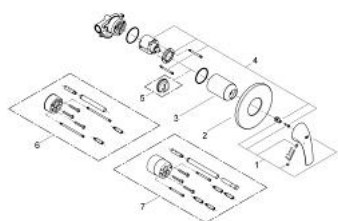

29 044 000 GROHE BAUCURVE SINGLE-LEVER SHOWER MIXER

PRODUCT DESCRIPTION

- Colour: chrome
- concealed installation
- consists of:
 - final installation set
 - rough-in set (32 962 001)
 - metal lever
 - GROHE SmoothControl 46 mm ceramic cartridge
 - GROHE LongLife finish
 - adjustable flow rate limiter
 - adjustable minimum flow rate approx. 2.5 l/min
 - escutcheon- and shaft-sealing
 - optional temperature limiter ref. no. 46 308

29 044 000 GROHE BAUCURVE SINGLE-LEVER SHOWER MIXER

SPARE PARTS, December 2009 – now

- 1: Lever (Spare part-nr. 46700000)
- 2: Escutcheon (Spare part-nr. 46773000)
- 3: Shield (Spare part-nr. 09038000)
- 4: Cartridge (Spare part-nr. 46048000)
- 5: Temperature limiter (Spare part-nr. 46308000)*
- 6: Extension set (Spare part-nr. 46191000)*
- 7: Extension set (Spare part-nr. 46343000)*