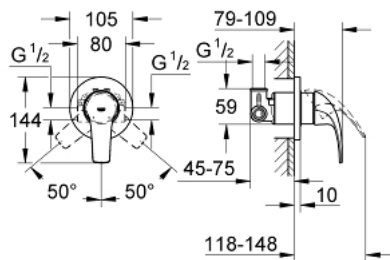

29 044 000 GROHE BAUCURVE SINGLE-LEVER SHOWER MIXER

PRODUCT DESCRIPTION

- Colour: chrome
- concealed installation
- consists of:
 - final installation set
 - rough-in set (32 962 001)
 - metal lever
 - GROHE SmoothControl 46 mm ceramic cartridge
 - GROHE LongLife finish
 - adjustable flow rate limiter
 - adjustable minimum flow rate approx. 2.5 l/min
 - escutcheon- and shaft-sealing
 - optional temperature limiter ref. no. 46 308

29 044 000 GROHE BAUCURVE SINGLE-LEVER SHOWER MIXER

SPARE PARTS, December 2009 – now

- 1: Lever (Spare part-nr. 46700000)
- 2: Escutcheon (Spare part-nr. 46773000)
- 3: Shield (Spare part-nr. 09038000)
- 4: Cartridge (Spare part-nr. 46048000)
- 5: Temperature limiter (Spare part-nr. 46308000)*
- 6: Extension set (Spare part-nr. 46191000)*
- 7: Extension set (Spare part-nr. 46343000)*