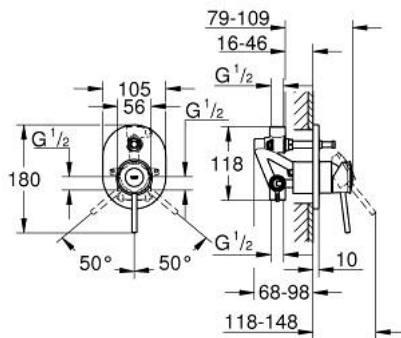

29 047 000 GROHE BAUCLASSIC SINGLE-LEVER BATH/SHOWER MIXER

PRODUCT DESCRIPTION

- Colour: chrome
- concealed installation
- consists of:
 - final installation set
 - rough-in set (32 963 001)
 - metal lever
 - GROHE SmoothControl 46 mm ceramic cartridge
 - GROHE LongLife finish
 - adjustable flow rate limiter
 - adjustable minimum flow rate approx. 2.5 l/min
 - automatic diverter: bath/shower
 - escutcheon- and shaft-sealing
 - optional temperature limiter ref. no. 46 308

29 047 000 **GROHE BAUCLASSIC SINGLE-LEVER BATH/SHOWER MIXER**

SPARE PARTS, December 2009 – now

- 1: Lever (Spare part-nr. 46762000)
- 2: Escutcheon (Spare part-nr. 46772000)
- 3: Shield (Spare part-nr. 09038000)
- 4: Cartridge (Spare part-nr. 46048000)
- 5: Diverter (Spare part-nr. 46737000)
- 6: Temperature limiter (Spare part-nr. 46308000)*
- 7: Extension set (Spare part-nr. 46191000)*
- 8: Extension set (Spare part-nr. 46343000)*