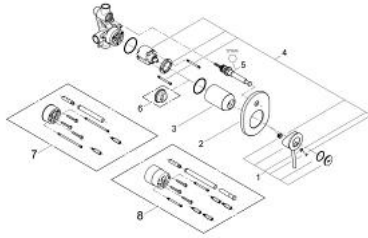

29 047 000 GROHE BAUCLASSIC SINGLE-LEVER BATH/SHOWER MIXER

PRODUCT DESCRIPTION

- Colour: chrome
- concealed installation
- consists of:
 - final installation set
 - rough-in set (32 963 001)
 - metal lever
 - GROHE SmoothControl 46 mm ceramic cartridge
 - GROHE LongLife finish
 - adjustable flow rate limiter
 - adjustable minimum flow rate approx. 2.5 l/min
 - automatic diverter: bath/shower
 - escutcheon- and shaft-sealing
 - optional temperature limiter ref. no. 46 308

29 047 000 **GROHE BAUCLASSIC SINGLE-LEVER BATH/SHOWER MIXER**

SPARE PARTS, December 2009 – now

- 1: Lever (Spare part-nr. 46762000)
- 2: Escutcheon (Spare part-nr. 46772000)
- 3: Shield (Spare part-nr. 09038000)
- 4: Cartridge (Spare part-nr. 46048000)
- 5: Diverter (Spare part-nr. 46737000)
- 6: Temperature limiter (Spare part-nr. 46308000)*
- 7: Extension set (Spare part-nr. 46191000)*
- 8: Extension set (Spare part-nr. 46343000)*