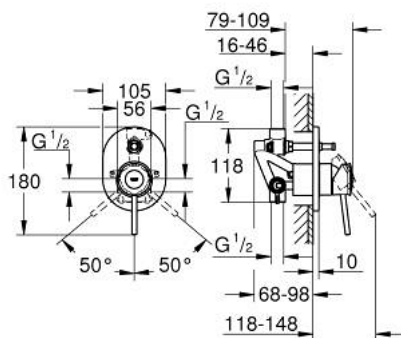

29 047 000 GROHE BAUCLASSIC SINGLE-LEVER BATH MIXER

PRODUCT DESCRIPTION

- Colour: chrome
- concealed installation
- consisting of:
 - set for final installation
 - rough-in set (32 963 001)
 - metal lever
 - GROHE SmoothControl 46 mm ceramic cartridge
 - GROHE LongLife finish
 - adjustable flow rate limiter
 - adjustable minimum flow rate approx. 2.5 l/min
 - automatic diverter: bath/shower
 - escutcheon and shaft sealing
 - optional temperature limiter ref. no. 46 308

29 047 000 GROHE BAUCLASSIC SINGLE-LEVER BATH MIXER

SPARE PARTS, 12月 2009 – now

- 1: Lever (Spare part-nr. 46762000)
- 2: Escutcheon (Spare part-nr. 46772000)
- 3: Cap (Spare part-nr. 09038000)
- 4: Cartridge (Spare part-nr. 46048000)
- 5: Diverter (Spare part-nr. 46737000)
- 6: Temperature limiter (Spare part-nr. 46308000)*
- 7: Extension set (Spare part-nr. 46191000)*
- 8: Extension set (Spare part-nr. 46343000)*