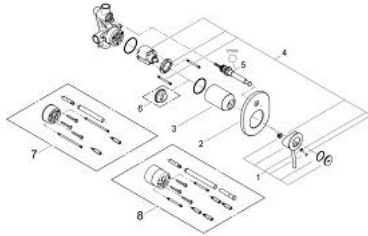

29 047 000 GROHE BAUCLASSIC SINGLE-LEVER BATH MIXER

PRODUCT DESCRIPTION

- Colour: chrome
- concealed installation
- consisting of:
 - set for final installation
 - rough-in set (32 963 001)
 - metal lever
 - GROHE SmoothControl 46 mm ceramic cartridge
 - GROHE LongLife finish
 - adjustable flow rate limiter
 - adjustable minimum flow rate approx. 2.5 l/min
 - automatic diverter: bath/shower
 - escutcheon and shaft sealing
 - optional temperature limiter ref. no. 46 308

29 047 000 GROHE BAUCLASSIC SINGLE-LEVER BATH MIXER

SPARE PARTS, 12月 2009 – now

- 1: Lever (Spare part-nr. 46762000)
- 2: Escutcheon (Spare part-nr. 46772000)
- 3: Cap (Spare part-nr. 09038000)
- 4: Cartridge (Spare part-nr. 46048000)
- 5: Diverter (Spare part-nr. 46737000)
- 6: Temperature limiter (Spare part-nr. 46308000)*
- 7: Extension set (Spare part-nr. 46191000)*
- 8: Extension set (Spare part-nr. 46343000)*