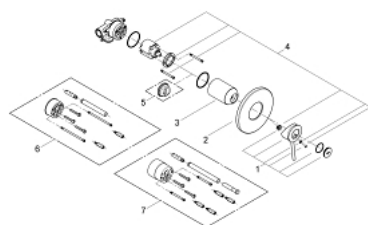

## 29 048 000 GROHE BAUCLASSIC SINGLE-LEVER SHOWER MIXER

### PRODUCT DESCRIPTION

- Colour: chrome
- concealed installation
- consists of:
  - final installation set
  - rough-in set (32 962 001)
  - metal lever
  - GROHE SmoothControl 46 mm ceramic cartridge
  - GROHE LongLife finish
  - adjustable flow rate limiter
  - adjustable minimum flow rate approx. 2.5 l/min
  - escutcheon- and shaft-sealing
  - optional temperature limiter ref. no. 46 308

29 048 000 **GROHE BAUCLASSIC SINGLE-LEVER SHOWER MIXER**

**SPARE PARTS**, December 2009 – now

- 1: Lever (Spare part-nr. 46762000)
- 2: Escutcheon (Spare part-nr. 46773000)
- 3: Shield (Spare part-nr. 09038000)
- 4: Cartridge (Spare part-nr. 46048000)
- 5: Temperature limiter (Spare part-nr. 46308000)\*
- 6: Extension set (Spare part-nr. 46191000)\*
- 7: Extension set (Spare part-nr. 46343000)\*