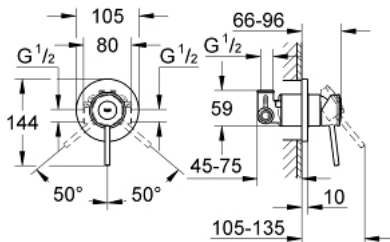

## 29 048 000 GROHE BAUCLASSIC SINGLE-LEVER SHOWER MIXER

### PRODUCT DESCRIPTION

- Colour: chrome
- concealed installation
- consists of:
  - final installation set
  - rough-in set (32 962 001)
  - metal lever
  - GROHE SmoothControl 46 mm ceramic cartridge
  - GROHE LongLife finish
  - adjustable flow rate limiter
  - adjustable minimum flow rate approx. 2.5 l/min
  - escutcheon- and shaft-sealing
  - optional temperature limiter ref. no. 46 308

29 048 000 **GROHE BAUCLASSIC SINGLE-LEVER SHOWER MIXER**

**SPARE PARTS**, December 2009 – now

- 1: Lever (Spare part-nr. 46762000)
- 2: Escutcheon (Spare part-nr. 46773000)
- 3: Shield (Spare part-nr. 09038000)
- 4: Cartridge (Spare part-nr. 46048000)
- 5: Temperature limiter (Spare part-nr. 46308000)\*
- 6: Extension set (Spare part-nr. 46191000)\*
- 7: Extension set (Spare part-nr. 46343000)\*