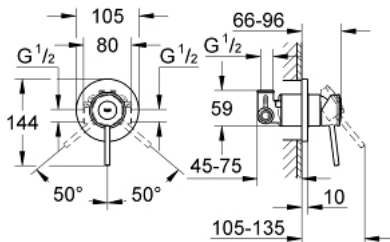

## 29 048 000 GROHE BAUCLASSIC SINGLE-LEVER SHOWER MIXER

### PRODUCT DESCRIPTION

- Colour: chrome
- concealed installation
- consisting of:
  - set for final installation
  - rough-in set (32 962 001)
  - metal lever
  - GROHE SmoothControl 46 mm ceramic cartridge
  - GROHE LongLife finish
  - adjustable flow rate limiter
  - adjustable minimum flow rate approx. 2.5 l/min
  - escutcheon and shaft sealing
  - optional temperature limiter ref. no. 46 308

### SPARE PARTS, 12月 2009 – now

- 1: Lever (Spare part-nr. 46762000)
- 2: Escutcheon (Spare part-nr. 46773000)
- 3: Cap (Spare part-nr. 09038000)
- 4: Cartridge (Spare part-nr. 46048000)
- 5: Temperature limiter (Spare part-nr. 46308000)\*
- 6: Extension set (Spare part-nr. 46191000)\*
- 7: Extension set (Spare part-nr. 46343000)\*