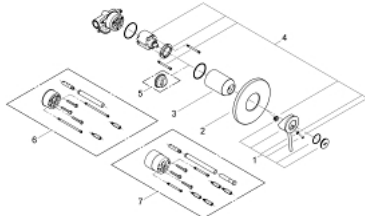

## 29 048 000 GROHE BAUCLASSIC SINGLE-LEVER SHOWER MIXER

### PRODUCT DESCRIPTION

- Colour: chrome
- concealed installation
- consisting of:
  - set for final installation
  - rough-in set (32 962 001)
  - metal lever
  - GROHE SmoothControl 46 mm ceramic cartridge
  - GROHE LongLife finish
  - adjustable flow rate limiter
  - adjustable minimum flow rate approx. 2.5 l/min
  - escutcheon and shaft sealing
  - optional temperature limiter ref. no. 46 308

### SPARE PARTS, 12月 2009 – now

- 1: Lever (Spare part-nr. 46762000)
- 2: Escutcheon (Spare part-nr. 46773000)
- 3: Cap (Spare part-nr. 09038000)
- 4: Cartridge (Spare part-nr. 46048000)
- 5: Temperature limiter (Spare part-nr. 46308000)\*
- 6: Extension set (Spare part-nr. 46191000)\*
- 7: Extension set (Spare part-nr. 46343000)\*