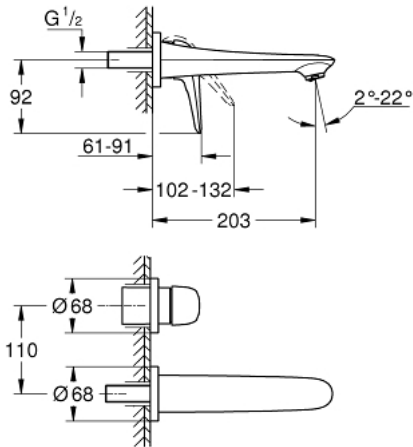

29 097 003 EUROSTYLE 2-HOLE BASIN MIXER M-SIZE

PRODUCT DESCRIPTION

- Colour: chrome
- wall mounted
- without concealed body
- trim set for use with rough-in set 23 571 000 / 32 635 000
- metal escutcheon
- solid metal lever
- GROHE LongLife finish
- GROHE EcoJoy - less water, perfect flow
- maximum flow rate (at 3 bar): 5 l/min
- GROHE AquaGuide adjustable mousseur
- centre distance 110 mm
- projection 203 mm

29 097 003 **EUROSTYLE 2-HOLE BASIN MIXER**
M-SIZE

SPARE PARTS, November 2015 – now

1: Solid metal lever (Spare part-nr. 46955000)

2: Flow straightener (Spare part-nr. 46837000)

3: Extension (Spare part-nr. 46943000)*