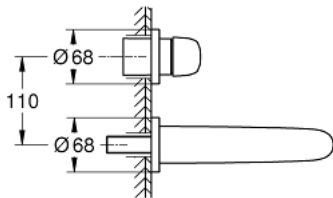

29 097 003 EUROSTYLE TWO-HOLE BASIN MIXER M-SIZE

PRODUCT DESCRIPTION

- Colour: chrome
- wall mounted
- without concealed body
- trim set for use with rough-in set 23 571 000 / 32 635 000
- metal escutcheon
- solid metal lever
- GROHE LongLife finish
- GROHE EcoJoy - Less water, perfect flow
- maximum flow rate (at 3 bar): 5 l/min
- GROHE AquaGuide adjustable mousseur
- center distance 110 mm
- projection 203 mm

29 097 003 EUROSTYLE TWO-HOLE BASIN MIXER M-SIZE

SPARE PARTS, 11月 2015 – now

1: Solid metal lever (Spare part-nr. 46955000)

2: Flow straightener (Spare part-nr. 46837000)

3: Extension (Spare part-nr. 46943000)*