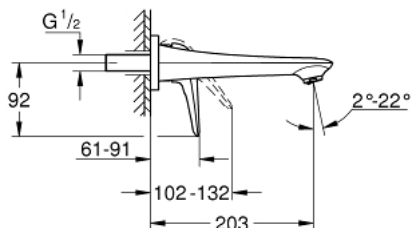

29 097 003 EUROSTYLE TWO-HOLE BASIN MIXER M-SIZE

PRODUCT DESCRIPTION

- Colour: chrome
- wall mounted
- without concealed body
- trim set for use with rough-in set 23 571 000 / 32 635 000
- metal escutcheon
- solid metal lever
- GROHE LongLife finish
- GROHE EcoJoy - Less water, perfect flow
- maximum flow rate (at 3 bar): 5 l/min
- GROHE AquaGuide adjustable mousseur
- center distance 110 mm
- projection 203 mm

29 097 003 EUROSTYLE TWO-HOLE BASIN MIXER M-SIZE

SPARE PARTS, 11月 2015 – now

1: Solid metal lever (Spare part-nr. 46955000)

2: Flow straightener (Spare part-nr. 46837000)

3: Extension (Spare part-nr. 46943000)*