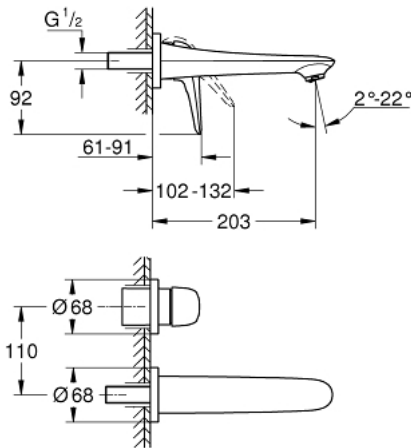

29 097 LS3 EUROSTYLE 2-HOLE BASIN MIXER M-SIZE

PRODUCT DESCRIPTION

- Colour: moon white/chrome
- wall mounted
- without concealed body
- trim set for use with rough-in set 23 571 000 / 32 635 000
- metal escutcheon
- solid metal lever
- GROHE LongLife finish
- GROHE AquaGuide adjustable mousseur
- centre distance 110 mm
- projection 203 mm

29 097 LS3 EUROSTYLE 2-HOLE BASIN MIXER M-SIZE

SPARE PARTS, November 2015 – now

1: Solid metal lever (Spare part-nr. 46955LS0)

2: Flow straightener (Spare part-nr. 46837000)

3: Extension (Spare part-nr. 46943000)*