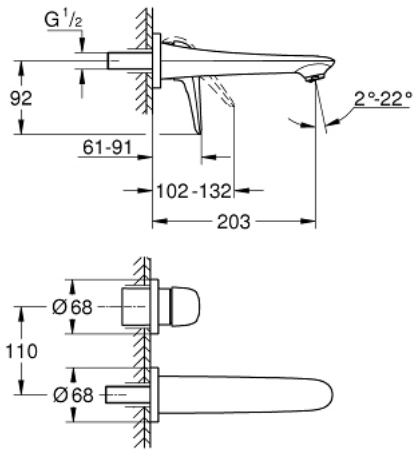

29 097 LS3 EUROSTYLE TWO-HOLE BASIN MIXER M-SIZE

PRODUCT DESCRIPTION

- Colour: moon white/chrome
- wall mounted
- without concealed body
- trim set for use with rough-in set 23 571 000 / 32 635 000
- metal escutcheon
- solid metal lever
- GROHE LongLife finish
- GROHE AquaGuide adjustable mousseur
- center distance 110 mm
- projection 203 mm

29 097 LS3 EUROSTYLE TWO-HOLE BASIN MIXER M-SIZE

SPARE PARTS, 11月 2015 – now

1: Solid metal lever (Spare part-nr. 46955LS0)

2: Flow straightener (Spare part-nr. 46837000)

3: Extension (Spare part-nr. 46943000)*